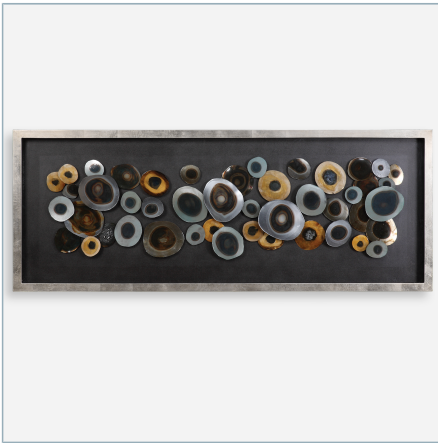

UTTERMOST

THE TIMES SHADOW BOX

ITEM #04301

Perfect for an office or library, this wall art incorporates a layered medallion design made from recycled newspaper with an aged feel. The artwork is displayed over a light oatmeal linen backing in a dark walnut finished shadow box frame under glass. May be hung horizontal or vertical.

Dimensions:	27.6 W X 59.1 H (in)
Weight:	36
Ship Via:	Motor Freight
UPC Number:	792977043011

Complementary Items

DISCS SHADOW BOX

04058 | 62 W X 24 H (IN)