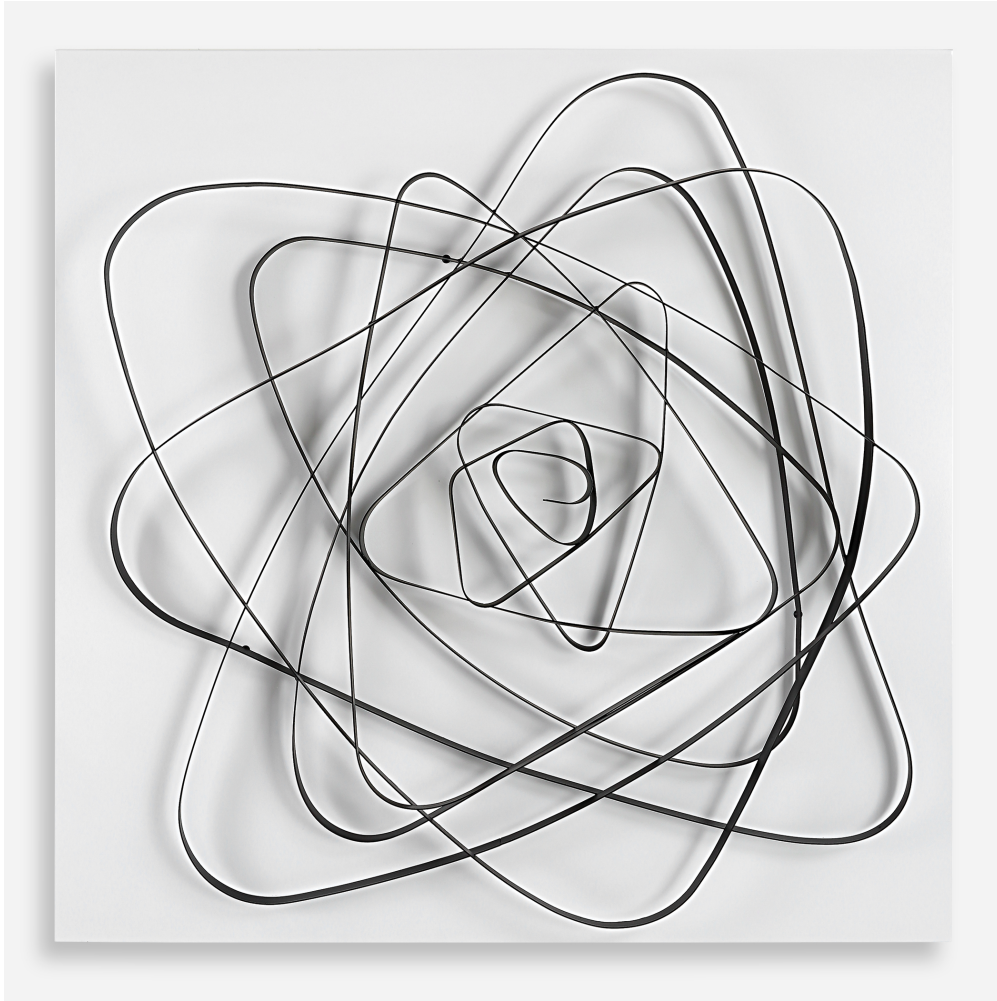

UTTERMOST

NUCLEUS METAL WALL DECOR

ITEM #04309

Crafted from solid iron, this square wall panel is finished in matte white with an abstract central design in matte black. May be hung horizontal or vertical.

| | |
|--------------------|--------------------------|
| Dimensions: | 45.625 W X 45.625 H (in) |
| Weight: | 50 |
| Ship Via: | Motor Freight |
| UPC Number: | 792977043097 |