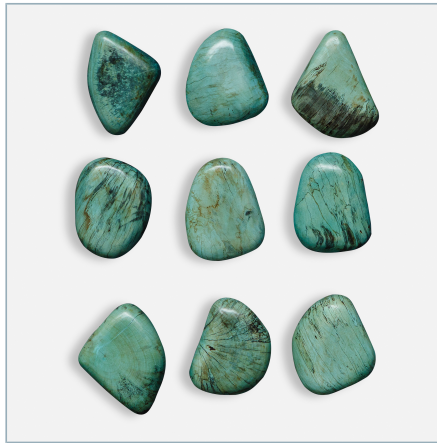

UTTERMOST

PEBBLES WOOD WALL DECOR, BLONDE, S/9

ITEM #04324

Bringing the elements of nature indoors, these fun wall pebbles feature solid tamarind wood with natural spalting details in a natural blonde finish. Solid wood will continue to move with temperature and humidity changes, which can result in small cracks and uneven surfaces, adding to its authenticity and character. Sizes and grain pattern may vary due to the authentic nature.

Dimensions:	6 W X 5 H (in)
Weight:	12
Ship Via:	Small Parcel
UPC Number:	792977043240

Complementary Items

**PEBBLES WOOD WALL
DECOR, WALNUT, S/9**

04323 | 6 W X 5 H (IN)

**PEBBLES WOOD WALL
DECOR, AQUA, S/9**