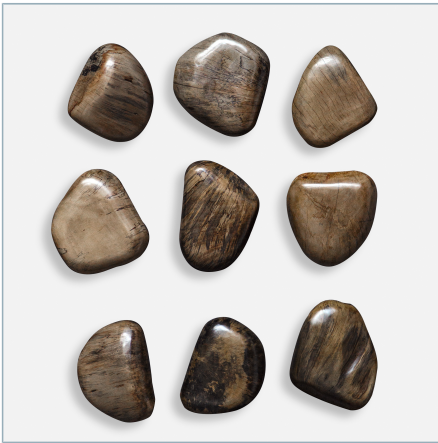

UTTERMOST

PEBBLES WOOD WALL DECOR, BLONDE, S/9

ITEM #04324

Bringing the elements of nature indoors, these fun wall pebbles feature solid tamarind wood with natural spalting details in a natural blonde finish. Solid wood will continue to move with temperature and humidity changes, which can result in small cracks and uneven surfaces, adding to its authenticity and character. Sizes and grain pattern may vary due to the authentic nature.

Dimensions:	6 W X 5 H (in)
Weight:	12
Ship Via:	Small Parcel
UPC Number:	792977043240

Complementary Items

**PEBBLES WOOD WALL
DECOR, WALNUT, S/9**

04323 | 6 W X 5 H (IN)

**PEBBLES WOOD WALL
DECOR, AQUA, S/9**