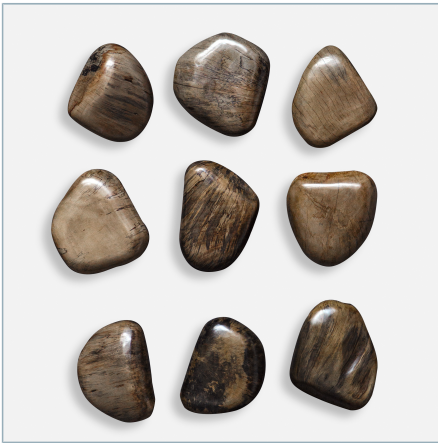

UTTERMOST

PEBBLES WOOD WALL DECOR, AQUA, S/9

ITEM #04325

Bringing the elements of nature indoors, these fun wall pebbles feature solid tamarind wood with natural spalting details in an aqua stain. Solid wood will continue to move with temperature and humidity changes, which can result in small cracks and uneven surfaces, adding to its authenticity and character. Sizes and grain pattern may vary due to the authentic nature.

Dimensions:	6 W X 5 H (in)
Weight:	14
Ship Via:	Small Parcel
UPC Number:	792977043257

Complementary Items

**PEBBLES WOOD WALL
DECOR, WALNUT, S/9**

04323 | 6 W X 5 H (IN)

**PEBBLES WOOD WALL
DECOR, BLONDE, S/9**