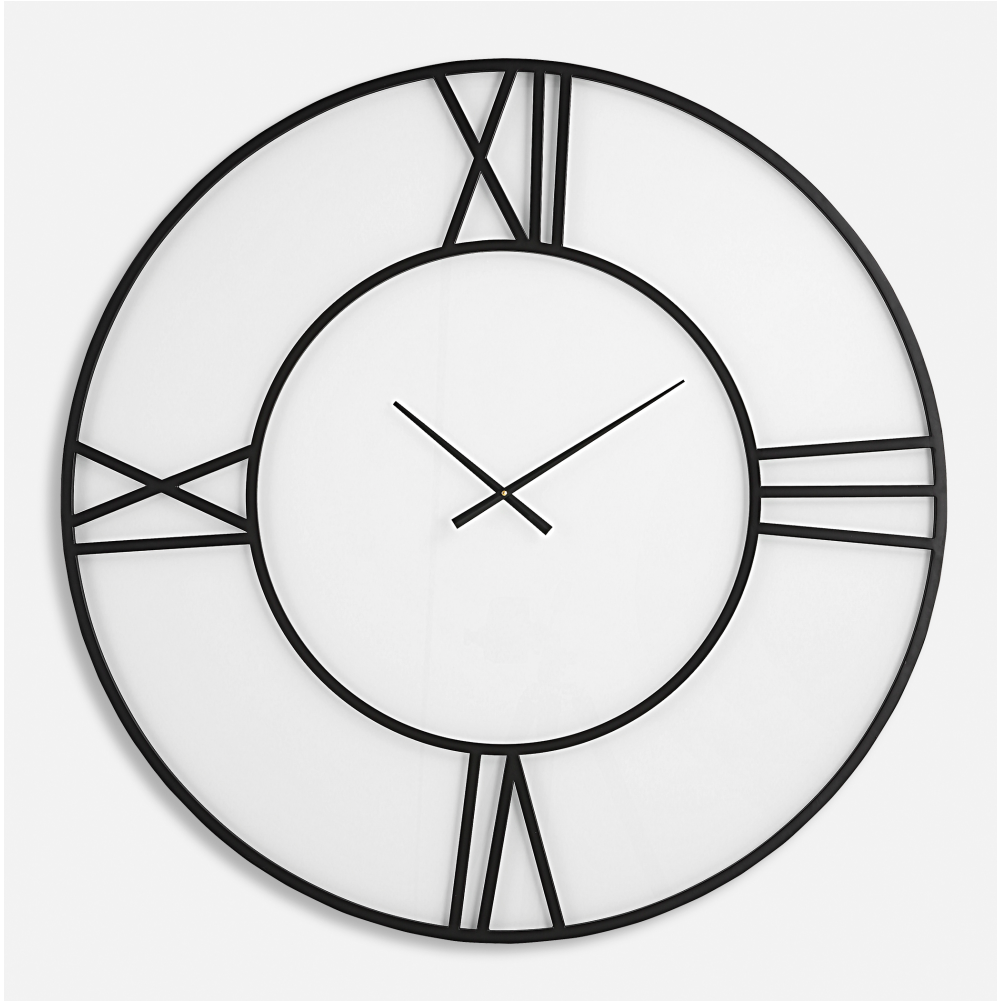

UTTERMOST

REEMA WALL CLOCK

ITEM #06461

Modern style wall clock featuring a matte black frame and a white glass face. Quartz movement ensures accurate timekeeping. Requires one "AA" battery.

Dimensions:	40.25 W X 40.25 H X 2 D (in)
Weight:	35
Ship Via:	Motor Freight
UPC Number:	792977064610