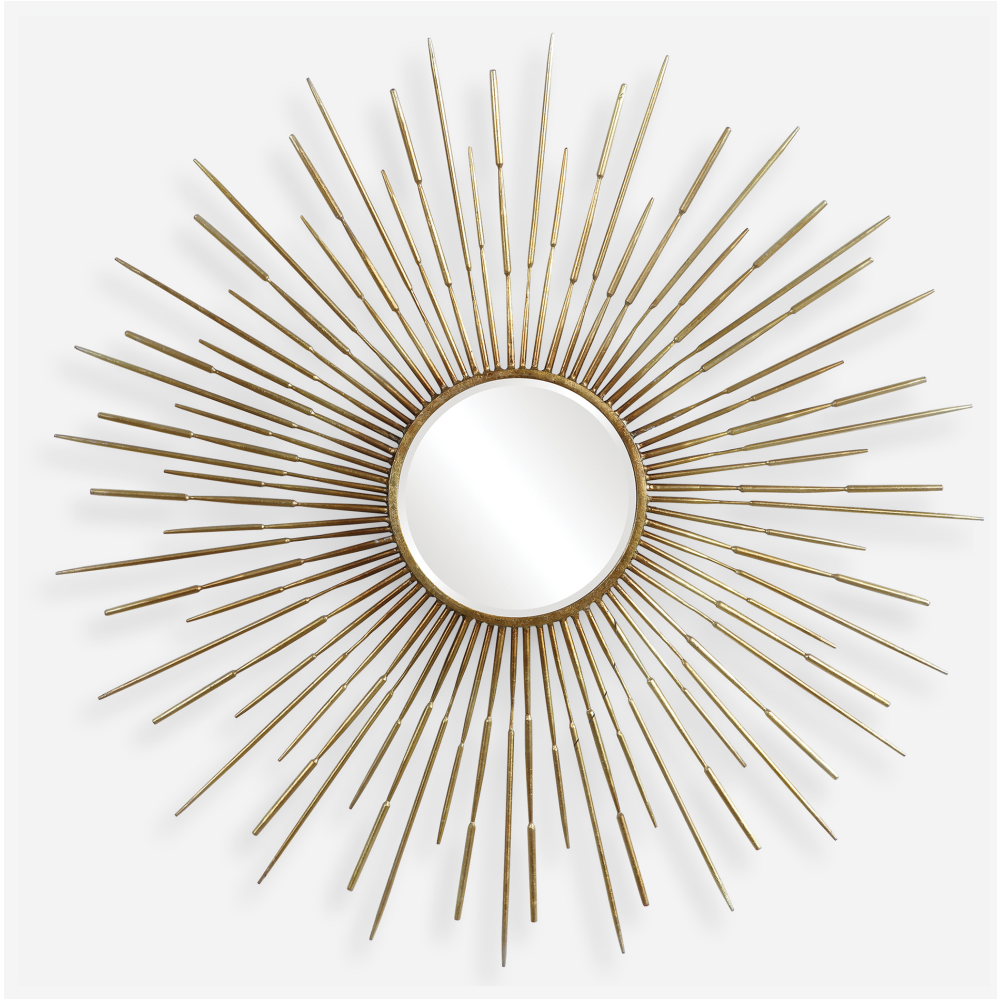

UTTERMOST

GOLDEN RAYS ROUND MIRROR

ITEM #09602

Inspired by mid-century designs, this starburst mirror is finished in an antiqued gold leaf and features a 1" bevel.

Dimensions:	46.75 W X 46.75 H (in)
Weight:	37
Ship Via:	Motor Freight
UPC Number:	792977096024