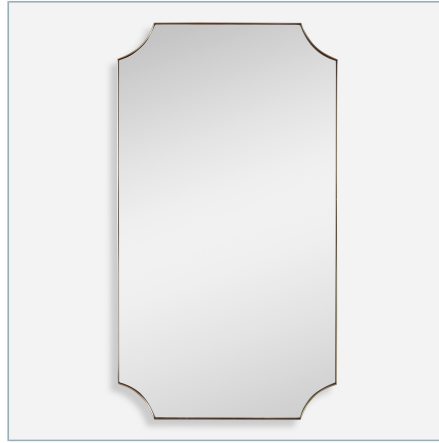

UTTERMOST

LENNOX MIRROR, BLACK

ITEM #09709

A stylish take on updated traditional style, this mirror features a solid iron frame finished in a sleek satin black with scalloped corner detailing. May be hung horizontal or vertical.

Dimensions:	22.125 W X 40.125 H (in)
Weight:	35
Ship Via:	Small Parcel
UPC Number:	792977097090

Complementary Items

LENNOX MIRROR, NICKEL

09710 | 22.125 W X 40.125 H (IN)

LENNOX MIRROR, BRASS

09727 | 22.125 W X 40.125 H (IN)

LENNOX TALL MIRROR, NICKEL

09893 | 24 W X 72 H (IN)