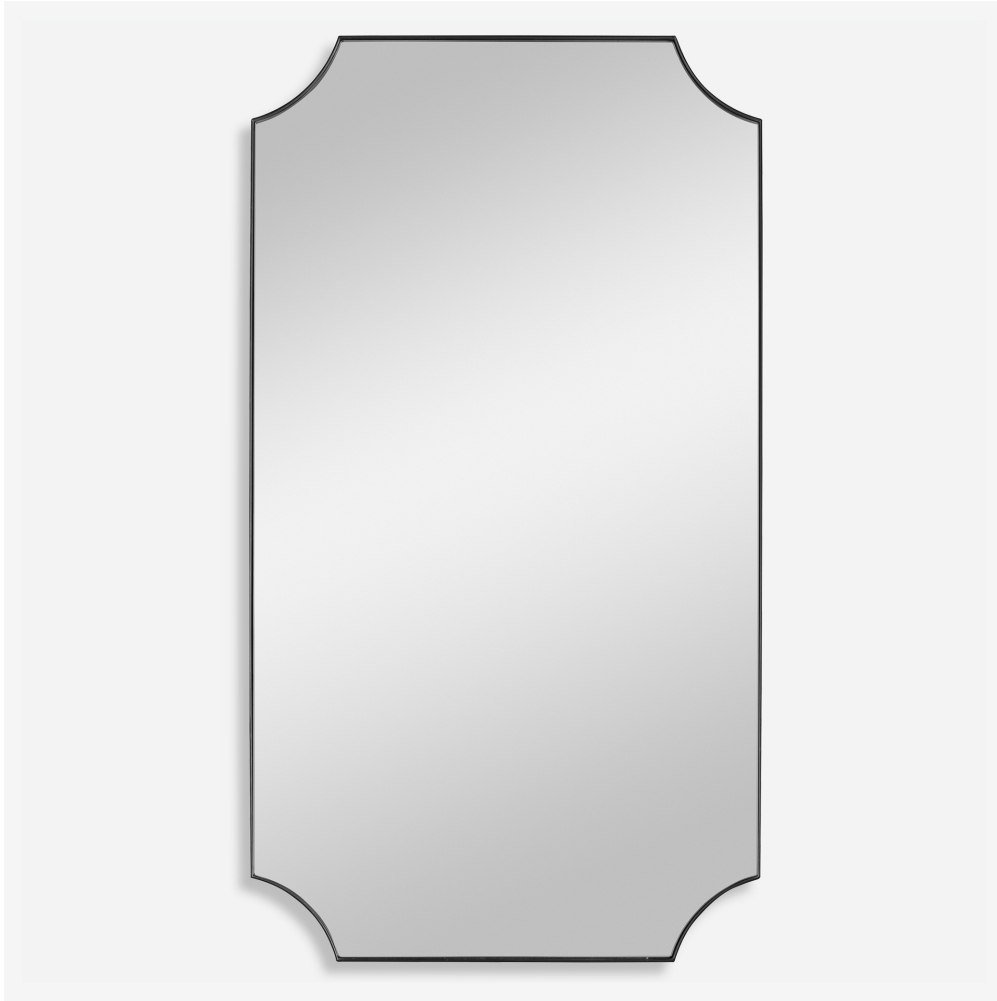

UTTERMOST

LENNOX MIRROR, BLACK

ITEM #09709

A stylish take on updated traditional style, this mirror features a solid iron frame finished in a sleek satin black with scalloped corner detailing. May be hung horizontal or vertical.

Dimensions:	22.125 W X 40.125 H (in)
Weight:	35
Ship Via:	Small Parcel
UPC Number:	792977097090

Complementary Items

LENNOX MIRROR, NICKEL

09710 | 22.125 W X 40.125 H (IN)

LENNOX MIRROR, BRASS

09727 | 22.125 W X 40.125 H (IN)

LENNOX TALL MIRROR, NICKEL

09893 | 24 W X 72 H (IN)