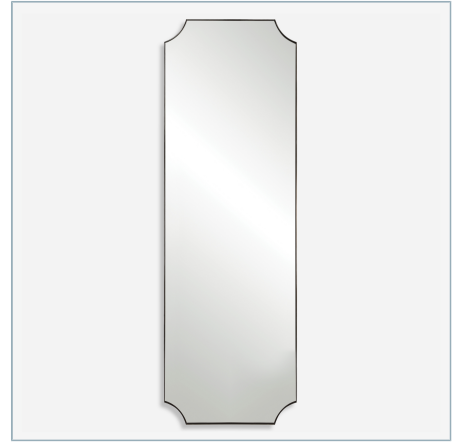

UTTERMOST

LENNOX MIRROR, BLACK

ITEM #09709

A stylish take on updated traditional style, this mirror features a solid iron frame finished in a sleek satin black with scalloped corner detailing. May be hung horizontal or vertical.

Dimensions:	22.125 W X 40.125 H (in)
Weight:	35
Ship Via:	Small Parcel
UPC Number:	792977097090

Complementary Items

LENNOX MIRROR, NICKEL

09710 | 22.125 W X 40.125 H (IN)

LENNOX MIRROR, BRASS

09727 | 22.125 W X 40.125 H (IN)

LENNOX TALL MIRROR, NICKEL

09893 | 24 W X 72 H (IN)