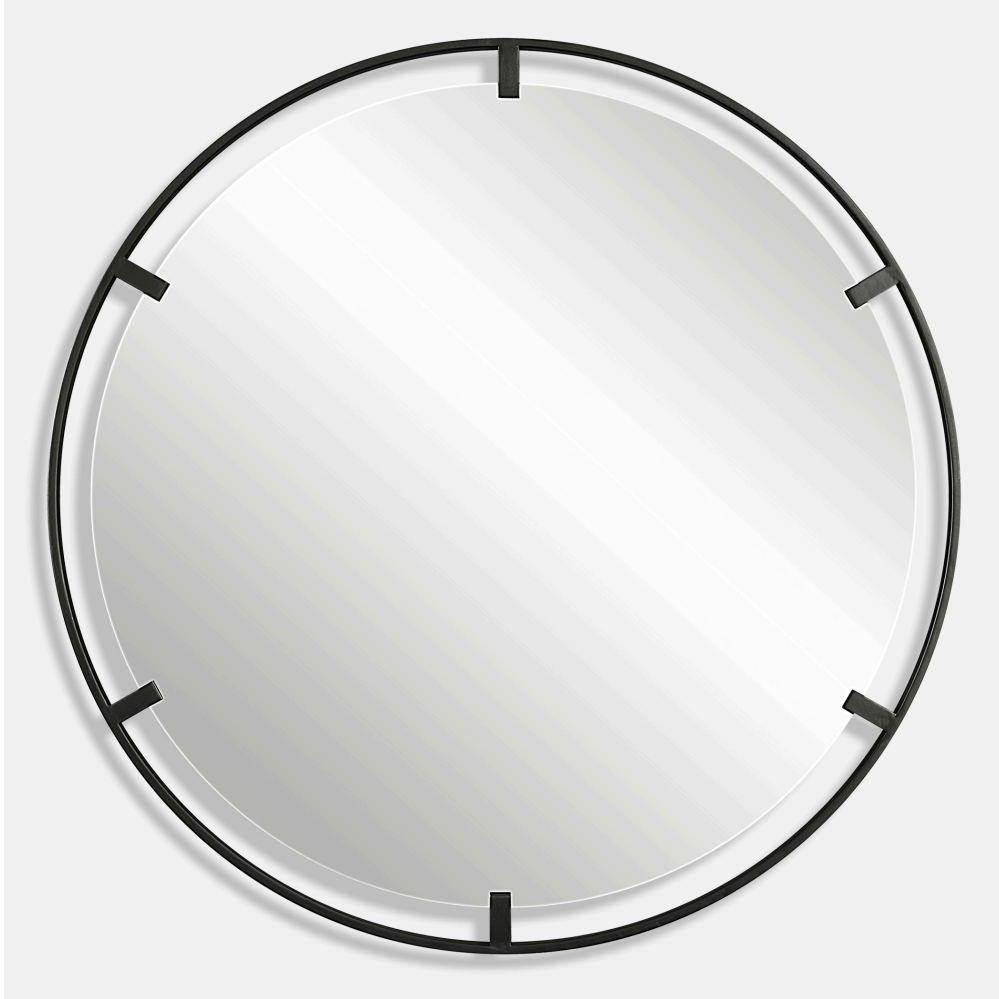

UTTERMOST

CASHEL ROUND MIRROR

ITEM #09734

Refined iron frame finished in a sleek satin black, embracing a floating polished edged mirror.

Dimensions:	34 W X 34 H (in)
Weight:	28
Ship Via:	Small Parcel
UPC Number:	792977097342