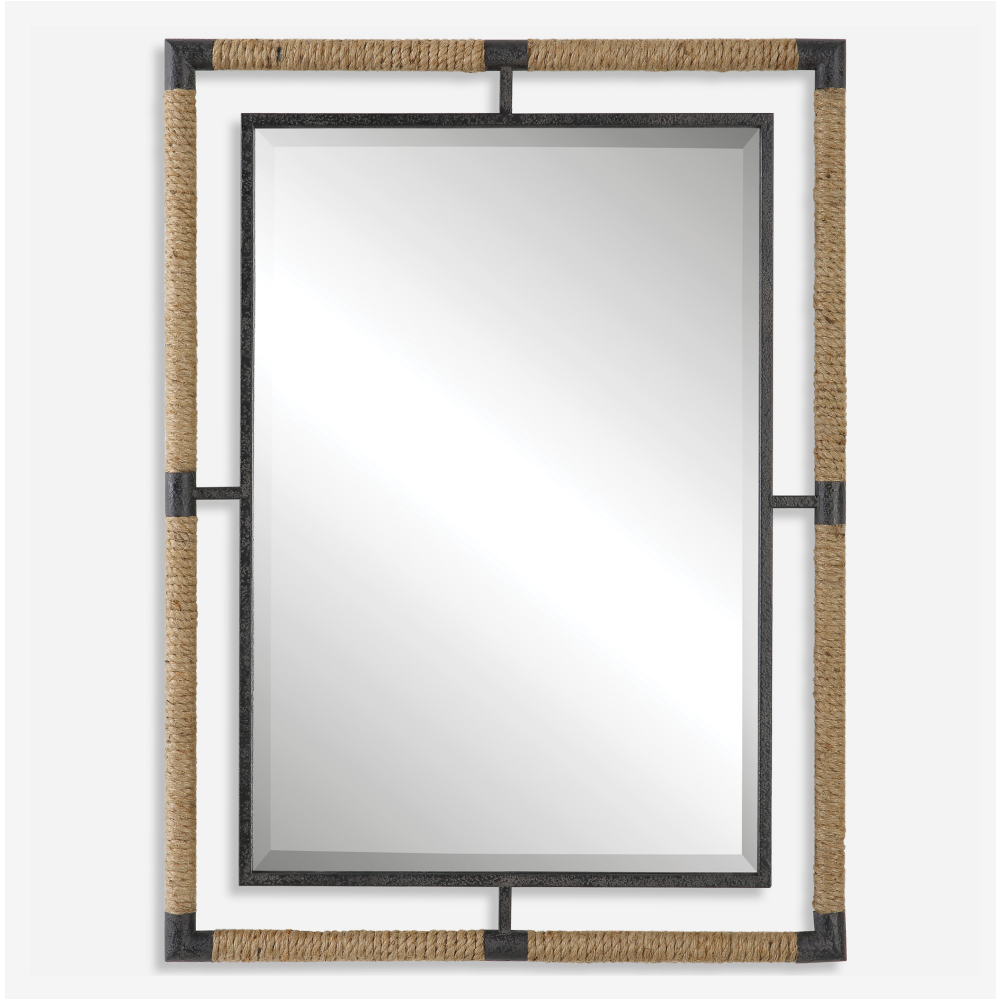

UTTERMOST

MELVILLE MIRROR

ITEM #09769

This forged iron mirror frame is finished in a textured rust black that is wrapped in natural rope bringing a coastal feel to any room. The mirror is surrounded by a generous 1 1/4" bevel. May be hung horizontal or vertical.

Dimensions:	28 W X 38 H (in)
Weight:	35
Ship Via:	Small Parcel
UPC Number:	792977097694

Complementary Items

MELVILLE ROUND MIRROR

09475 | 36.25 W X 36.25 H (IN)

FIRTH SMALL BENCH, NAVY

23598 | 23.75 W X 20.25 H X 16.75 D (IN)

FAWN SMALL BENCH

23662 | 23.5 W X 20.5 H X 15.5 D (IN)

**FIRTH SMALL BENCH,
OATMEAL**

23566 | 23.75 W X 20.25 H X 16.75 D (IN)

FIRTH BENCH, OATMEAL

23528 | 47.5 W X 21.25 H X 16 D (IN)

BRADDOCK SMALL BENCH

23228 | 23.75 W X 20.25 H X 16 D (IN)

BRADDOCK BENCH

23527 | 47.5 W X 21.25 H X 16 D (IN)

MELVILLE TALL MIRROR

09925 | 27.5 W X 76 H (IN)