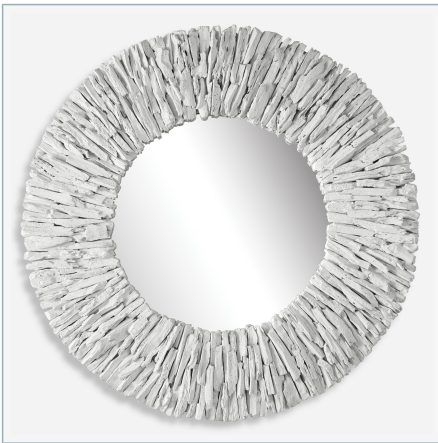

UTTERMOST

TEAK BRANCH MIRROR, NATURAL

ITEM #09783

This rectangular mirror is artfully crafted from natural teak branches, pieced together to create a beautifully sculpted look. Due to the nature of natural materials, each piece may have slight variations.

CENTER ROOT COFFEE TABLE - ROUND, 46 GLASS 2 CARTONS

R25450 | 46 W X 17.5 H X 46 D (IN)

TEAK ROOT CONSOLE TABLE, 2 CARTONS

R25452 | 67 W X 30 H X 25.5 D (IN)

TEAK BRANCH ROUND MIRROR, BLACK

09811 | 39.37 W X 1.6 H (IN)

TEAK BRANCH ROUND MIRROR, NATURAL

09809 | 39.37 W X 1.6 H (IN)

TEAK BRANCH ROUND MIRROR, WHITE

09808 | 39.37 W X 1.6 H (IN)