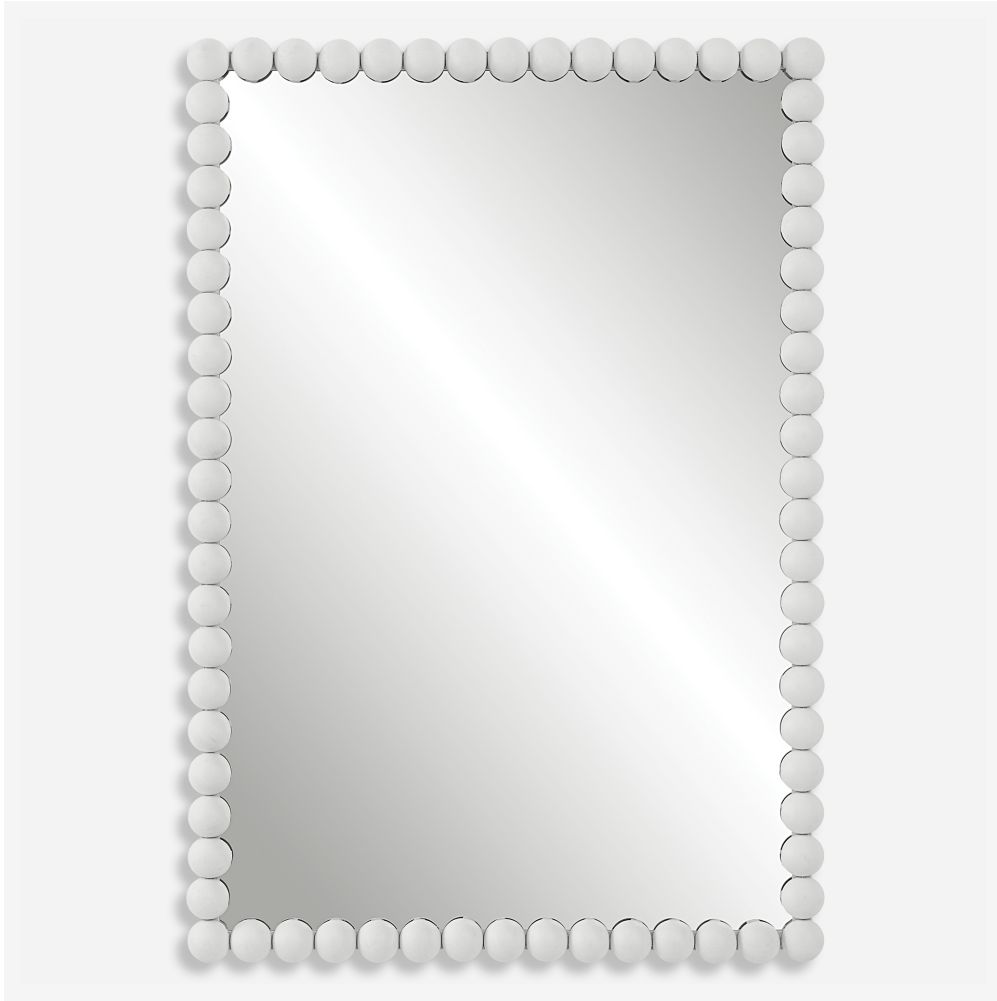

## **SERNA VANITY MIRROR, WHITE**

ITEM #09790

This iron frame features a beaded profile finished in a stylish matte white. May be hung horizontal or vertical.

|                    |                    |
|--------------------|--------------------|
| <b>Dimensions:</b> | 20.5 W X 30 H (in) |
| <b>Weight:</b>     | 18                 |
| <b>Ship Via:</b>   | Small Parcel       |
| <b>UPC Number:</b> | 792977097908       |

## Complementary Items

**SERNA VANITY MIRROR, BLACK**

09789 | 20.5 W X 30 H (IN)

**SERNA TALL MIRROR, BLACK**

09791 | 23.375 W X 72.25 H (IN)

**SERNA TALL MIRROR, WHITE**

09792 | 23.375 W X 72.25 H (IN)

**SERNA OVAL MIRROR, WHITE**

09874 | 20 W X 30 H (IN)

**SERNA OVAL MIRROR, GOLD**

09875 | 20 W X 30 H (IN)

**SERNA OVAL MIRROR, BLACK**

09876 | 20 W X 30 H (IN)