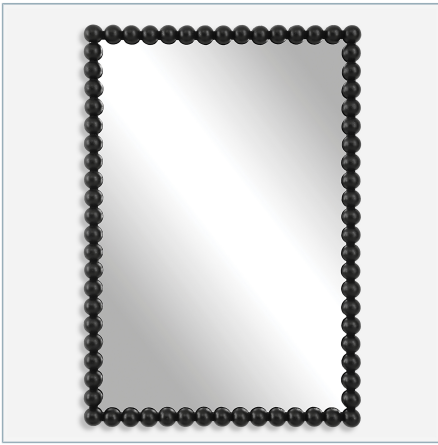

## **SERNA VANITY MIRROR, WHITE**

ITEM #09790

This iron frame features a beaded profile finished in a stylish matte white. May be hung horizontal or vertical.

|                    |                    |
|--------------------|--------------------|
| <b>Dimensions:</b> | 20.5 W X 30 H (in) |
| <b>Weight:</b>     | 18                 |
| <b>Ship Via:</b>   | Small Parcel       |
| <b>UPC Number:</b> | 792977097908       |

## Complementary Items

**SERNA VANITY MIRROR, BLACK**

09789 | 20.5 W X 30 H (IN)

**SERNA TALL MIRROR, BLACK**

09791 | 23.375 W X 72.25 H (IN)

**SERNA TALL MIRROR, WHITE**

09792 | 23.375 W X 72.25 H (IN)

**SERNA OVAL MIRROR, WHITE**

09874 | 20 W X 30 H (IN)

**SERNA OVAL MIRROR, GOLD**

09875 | 20 W X 30 H (IN)

**SERNA OVAL MIRROR, BLACK**

09876 | 20 W X 30 H (IN)