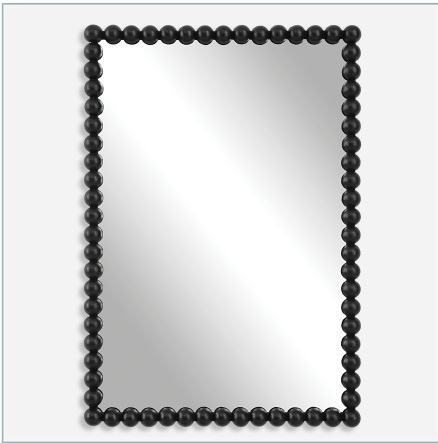

## **SERNA TALL MIRROR, WHITE**

ITEM #09792

This iron frame features a beaded profile finished in a stylish satin white. May be hung horizontal or vertical.

<b>Dimensions:</b>	23.375 W X 72.25 H (in)
<b>Weight:</b>	47
<b>Ship Via:</b>	Motor Freight
<b>UPC Number:</b>	792977097922

## Complementary Items

**SERNA VANITY MIRROR,  
BLACK**

09789 | 20.5 W X 30 H (IN)

**SERNA VANITY MIRROR,  
WHITE**

09790 | 20.5 W X 30 H (IN)

**SERNA TALL MIRROR, BLACK**

09791 | 23.375 W X 72.25 H (IN)

**SERNA OVAL MIRROR, WHITE**

09874 | 20 W X 30 H (IN)

**SERNA OVAL MIRROR, GOLD**

09875 | 20 W X 30 H (IN)

**SERNA OVAL MIRROR, BLACK**

09876 | 20 W X 30 H (IN)