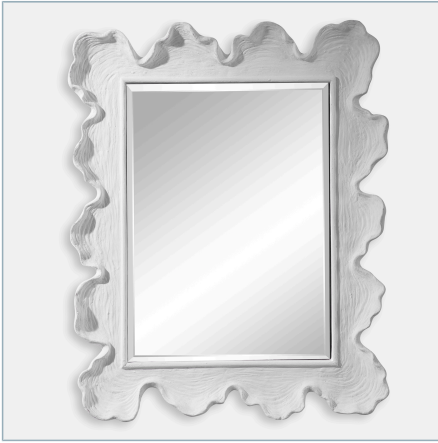

## **SEA CORAL ROUND MIRROR, WHITE**

ITEM #09797

Reminiscent of white coral, this round mirror showcases a contemporary coastal design. The organic shaped frame is finished in matte white with noticeable waves and texture.

<b>Dimensions:</b>	34.25 W X 34.25 H (in)
<b>Weight:</b>	33
<b>Ship Via:</b>	Oversize
<b>UPC Number:</b>	792977097977

## Complementary Items

**SEA CORAL MIRROR, WHITE**

09607 | 27.125 W X 34.25 H (IN)

**SEA CORAL MIRROR, BLACK**

09775 | 27.125 W X 34.25 H (IN)

**SEA CORAL MIRROR, PINK**

09955 | 27.125 W X 34.25 H (IN)

**New**

**WHITEHAVEN RECTANGLE  
MIRROR**

09954 | 25.5 W X 35.625 H (IN)