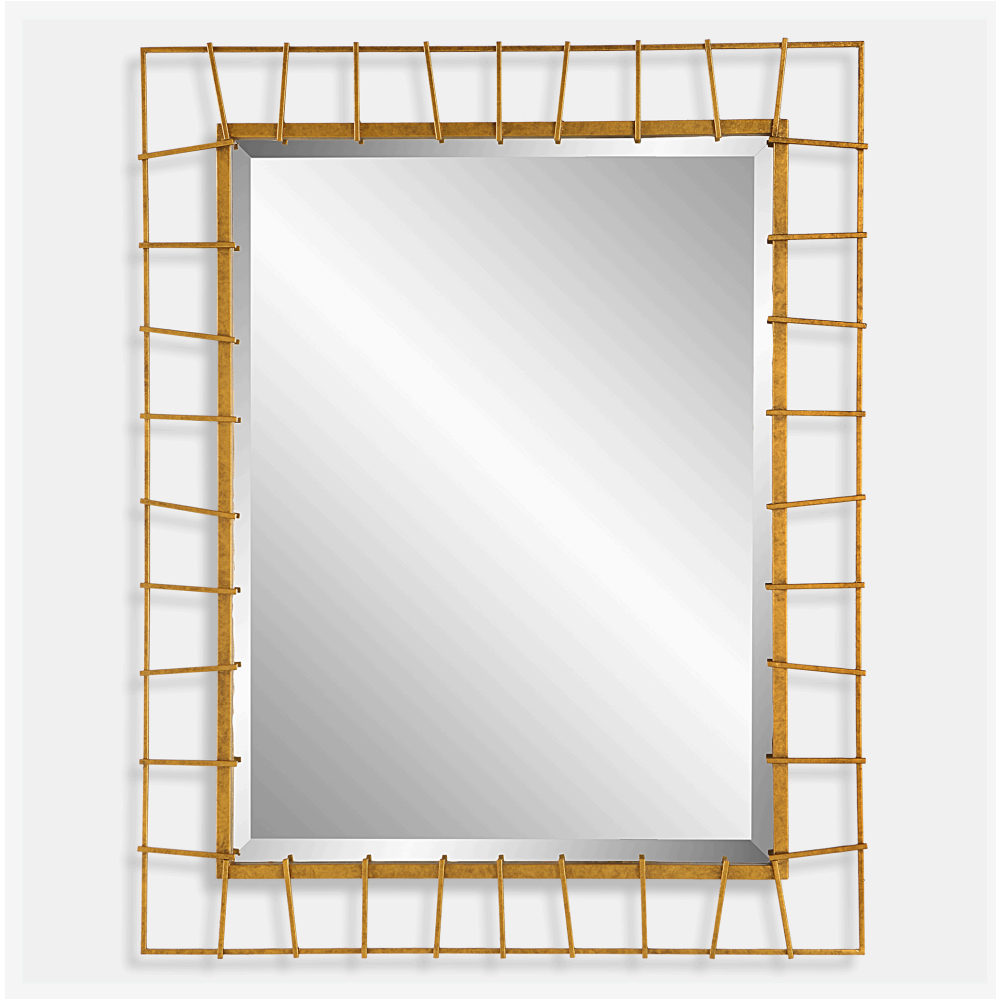

UTTERMOST

TOWNSEND MIRROR

ITEM #09805

Showcasing hand crafted ironwork, this rectangular mirror features a 3-dimensional frame finished in an antiqued gold with a generous 1 1/4" bevel. May be hung horizontal or vertical.

Dimensions:	32 W X 40 H (in)
Weight:	42
Ship Via:	Small Parcel
UPC Number:	792977098059