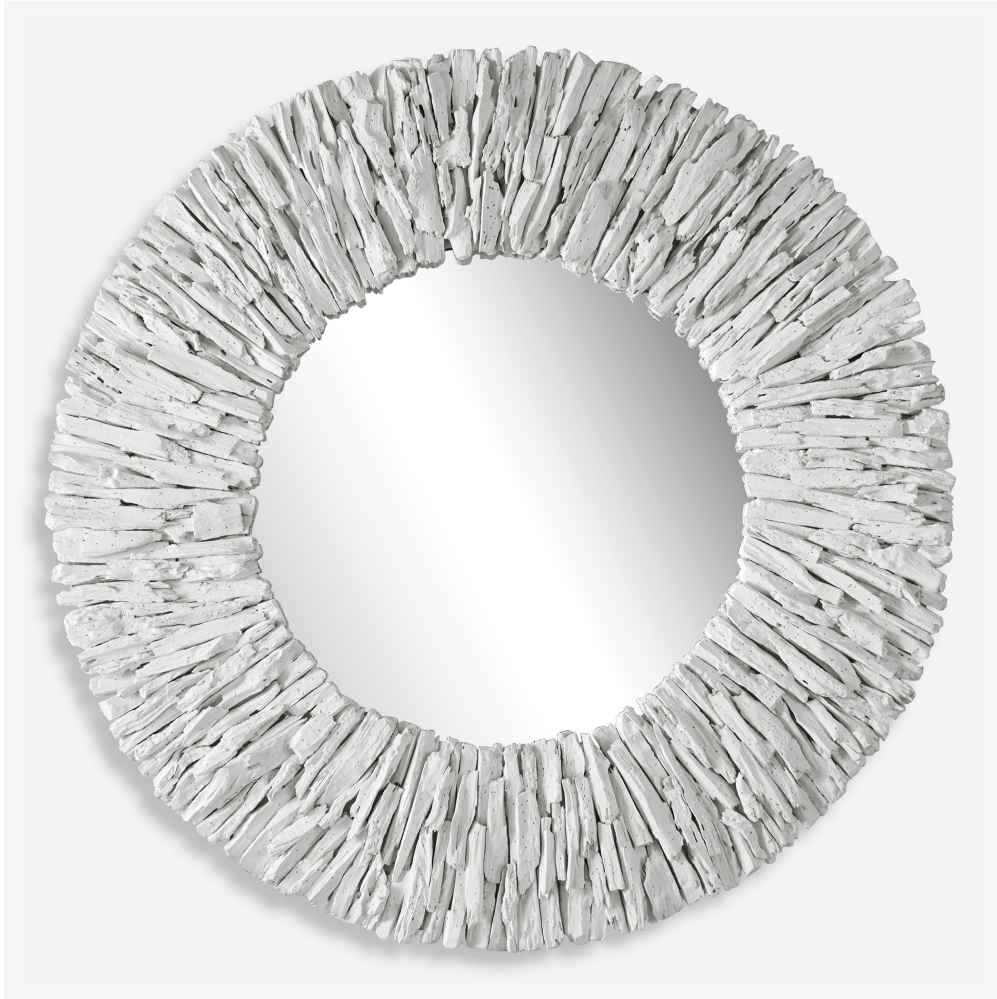

UTTERMOST

TEAK BRANCH ROUND MIRROR, WHITE

ITEM #09808

This round mirror is artfully crafted from natural teak branches, pieced together to create a beautifully sculpted look and finished in a matte white. Due to the nature of natural materials, each piece may have slight variations.

Dimensions:	39.37 W X 1.6 H (in)
Weight:	30
Ship Via:	Oversize
UPC Number:	792977098080

Complementary Items

**TEAK BRANCH ROUND
MIRROR, BLACK**

09811 | 39.37 W X 1.6 H (IN)

**TEAK BRANCH ROUND
MIRROR, NATURAL**

09809 | 39.37 W X 1.6 H (IN)

**TEAK BRANCH MIRROR,
NATURAL**

09783 | 35 W X 51 H (IN)