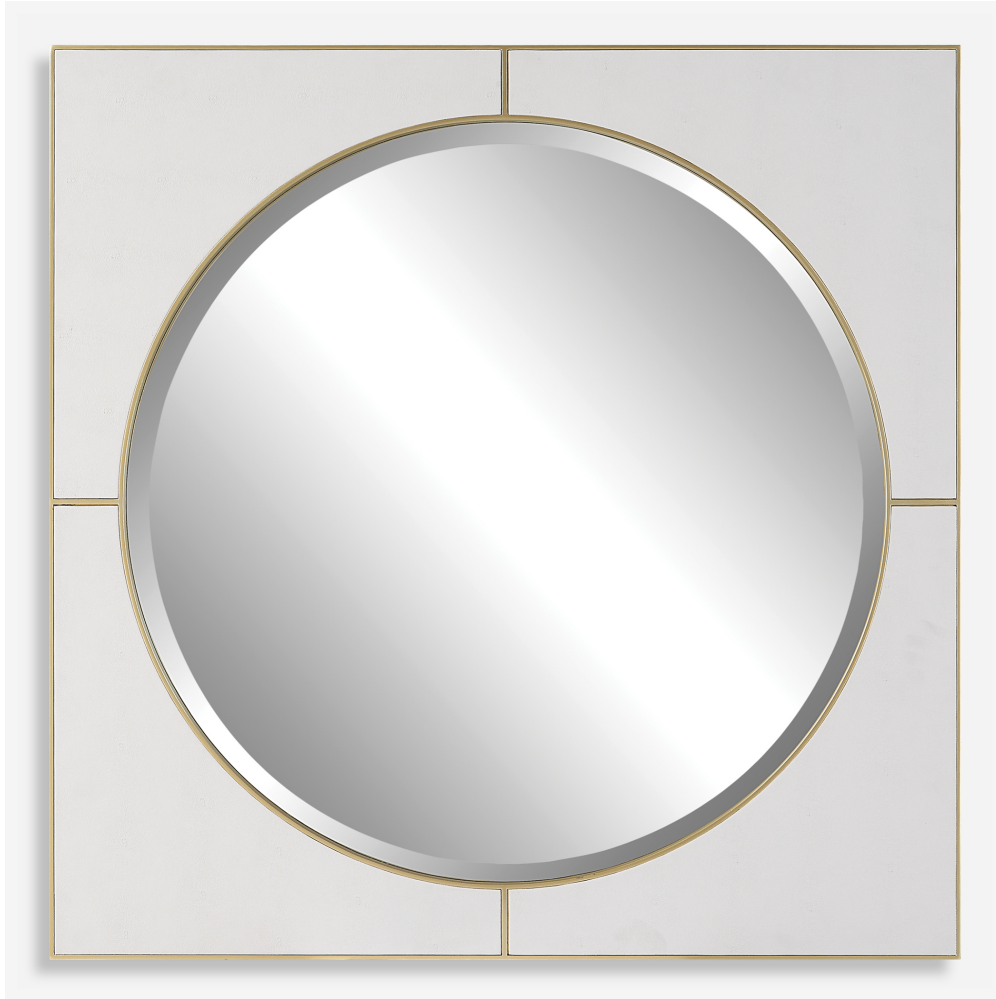

## CYPRUS SQUARE MIRROR, WHITE

ITEM #09817

Classic and sophisticated, this mirror features a white faux shagreen leather surrounded by delicate soft gold detailing. The piece features a 1" bevel.

<b>Dimensions:</b>	40 W X 40 H (in)
<b>Weight:</b>	50
<b>Ship Via:</b>	Oversize
<b>UPC Number:</b>	792977098172