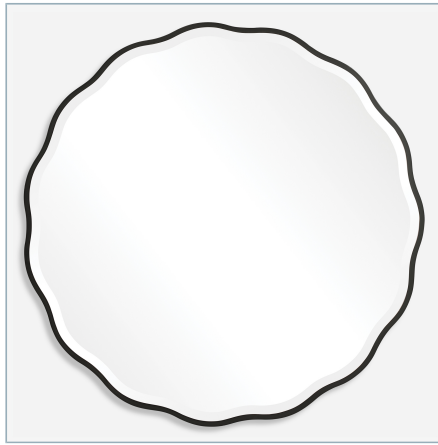

UTTERMOST

ANETA MIRROR, GOLD

ITEM #09827

Showcasing a feminine scalloped edge, this shaped wood mirror adds whimsical flair to any design. The mirror is finished in aged gold and has a 1" bevel.

| | |
|--------------------|------------------|
| Dimensions: | 24 W X 36 H (in) |
| Weight: | 27 |
| Ship Via: | Small Parcel |
| UPC Number: | 792977098271 |

Complementary Items

ANETA ROUND MIRROR, GOLD

09611 | 42 W X 42 H (IN)

**ANETA ROUND MIRROR,
BLACK**

09693 | 42 W X 42 H (IN)