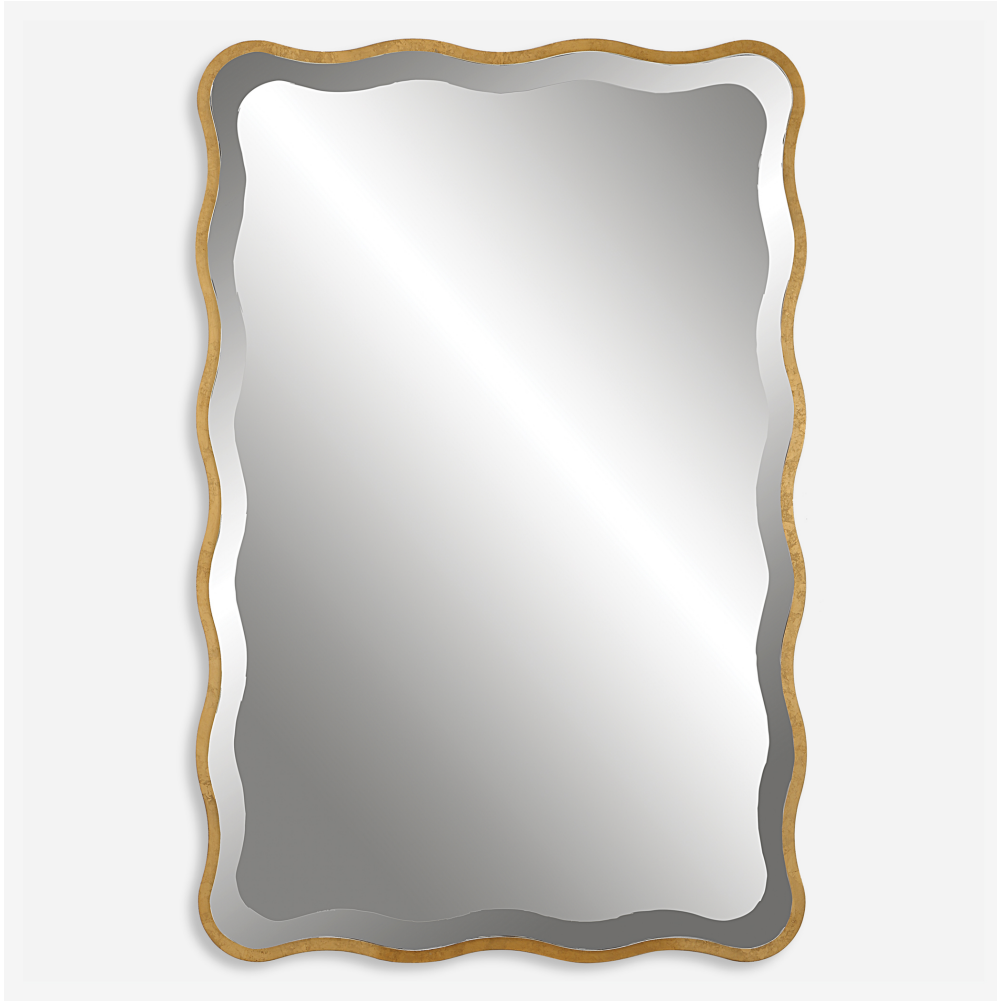

UTTERMOST

ANETA MIRROR, GOLD

ITEM #09827

Showcasing a feminine scalloped edge, this shaped wood mirror adds whimsical flair to any design. The mirror is finished in aged gold and has a 1" bevel.

| | |
|--------------------|------------------|
| Dimensions: | 24 W X 36 H (in) |
| Weight: | 27 |
| Ship Via: | Small Parcel |
| UPC Number: | 792977098271 |

Complementary Items

ANETA ROUND MIRROR, GOLD

09611 | 42 W X 42 H (IN)

**ANETA ROUND MIRROR,
BLACK**

09693 | 42 W X 42 H (IN)