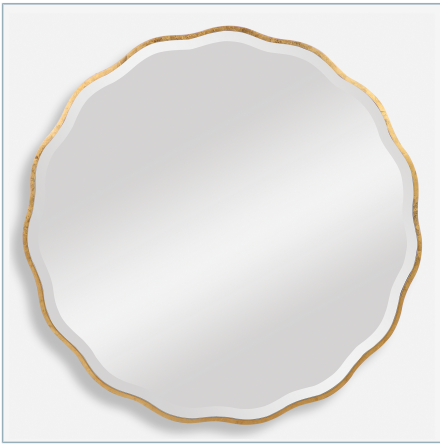

UTTERMOST

ANETA MIRROR, GOLD

ITEM #09827

Showcasing a feminine scalloped edge, this shaped wood mirror adds whimsical flair to any design. The mirror is finished in aged gold and has a 1" bevel.

| | |
|--------------------|------------------|
| Dimensions: | 24 W X 36 H (in) |
| Weight: | 27 |
| Ship Via: | Small Parcel |
| UPC Number: | 792977098271 |

Complementary Items

ANETA ROUND MIRROR, GOLD

09611 | 42 W X 42 H (IN)

**ANETA ROUND MIRROR,
BLACK**

09693 | 42 W X 42 H (IN)