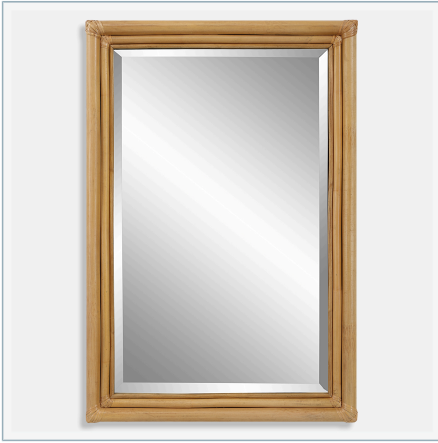

Complementary Items

DRIFT AWAY MIRROR

09858 | 24 W X 36 H (IN)