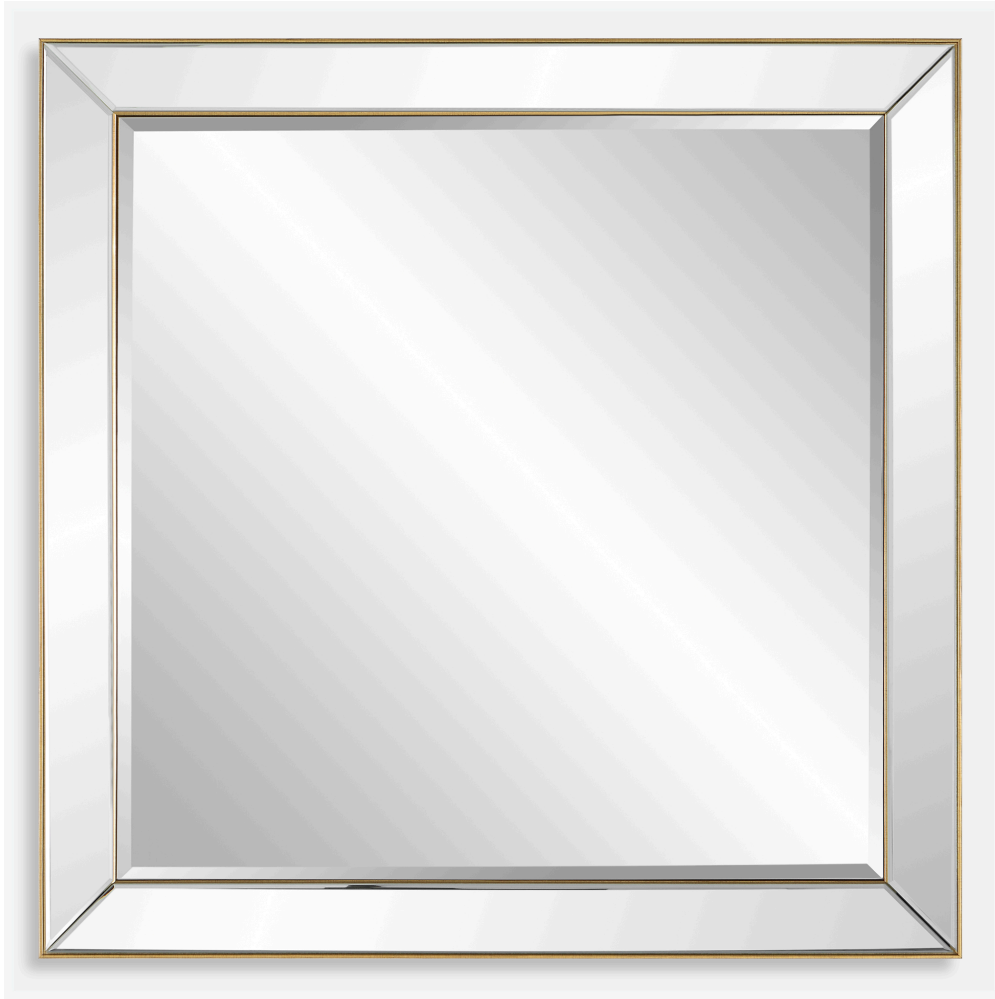

UTTERMOST

LYTTON SQUARE MIRROR, GOLD

ITEM #09891

The perfect accent to any style, this square mirror has a slim gold outer and inner edge, encasing a raised beveled mirror frame. Mirror has a 1/2" bevel.

Dimensions:	28 W X 28 H (in)
Weight:	20
Ship Via:	Small Parcel
UPC Number:	792977098912