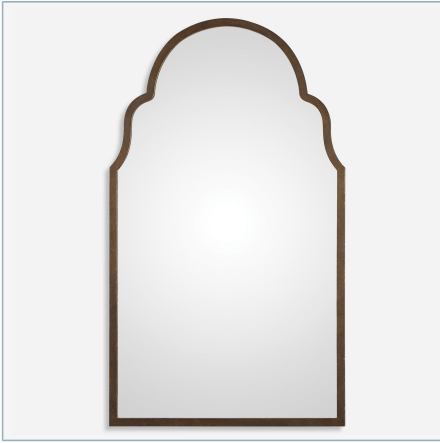

Complementary Items

**BRAYDEN ARCH MIRROR,
BRONZE**

12668 P | 24.25 W X 40.75 H (IN)