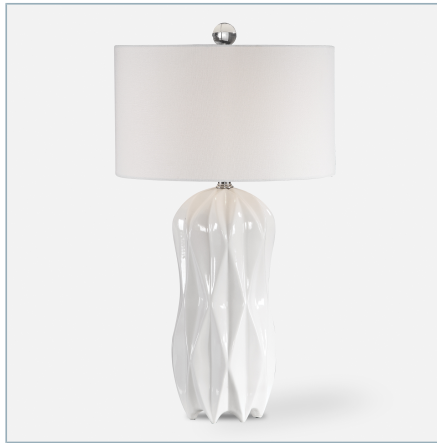

UTTERMOST

KLARA BOTTLES, WHITE, S/2

ITEM #17868

Modern style emanates from this set of decorative ceramic bottles with an embossed geometric pattern, finished in a glossy white and accented with polished nickel and crystal finials. Sizes: S-8x13x8, L-8x17x8

Dimensions:	8.25 W X 17 H X 8.25 D (in)
Weight:	18
Ship Via:	Small Parcel
UPC Number:	792977178683

Complementary Items

KLARA BOTTLES, BLUE, S/2

17526 | 8 W X 17 H X 8 D (IN)

MALENA TABLE LAMP, WHITE

26204 | 17 W X 30.75 H X 17 D (IN)