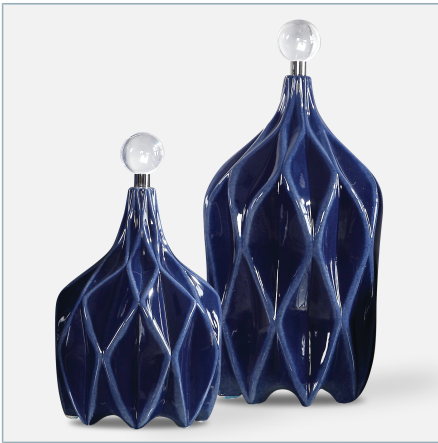

UTTERMOST

KLARA BOTTLES, WHITE, S/2

ITEM #17868

Modern style emanates from this set of decorative ceramic bottles with an embossed geometric pattern, finished in a glossy white and accented with polished nickel and crystal finials. Sizes: S-8x13x8, L-8x17x8

Dimensions:	8.25 W X 17 H X 8.25 D (in)
Weight:	18
Ship Via:	Small Parcel
UPC Number:	792977178683

Complementary Items

KLARA BOTTLES, BLUE, S/2

17526 | 8 W X 17 H X 8 D (IN)

MALENA TABLE LAMP, WHITE

26204 | 17 W X 30.75 H X 17 D (IN)