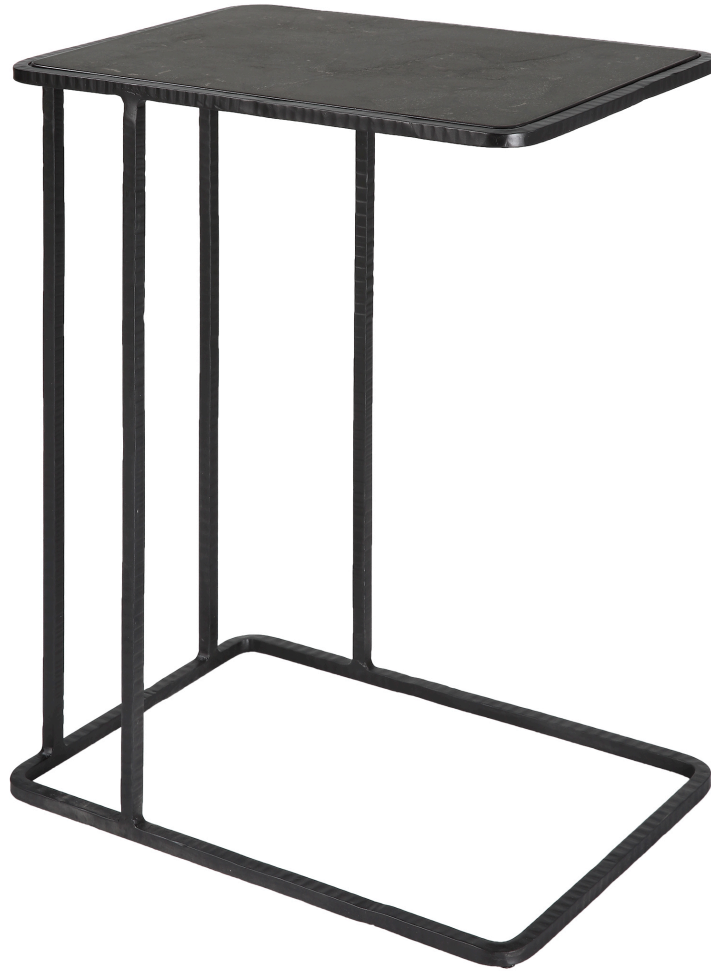

UTTERMOST

CAVERN ACCENT TABLE

ITEM #22905

The perfect accent to your favorite seat, this pull up style table showcases a petite iron frame with organic carved details paired with a polished bluestone top, complete with natural characteristics of white marbling and veining throughout.

Dimensions:	17.9 W X 24 H X 12 D (in)
Weight:	23
Ship Via:	Small Parcel
UPC Number:	792977229057