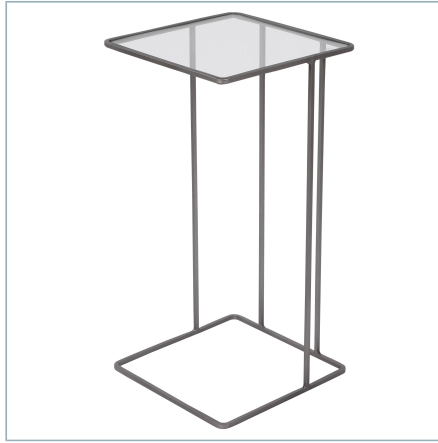

## **CADMUS ACCENT TABLE, BLACK**

ITEM #22916

Minimally designed with versatility, this petite hand forged iron accent table is finished in brushed black with a smoked glass top.

<b>Dimensions:</b>	12.25 W X 24 H X 12.25 D (in)
<b>Weight:</b>	12
<b>Ship Via:</b>	Small Parcel
<b>UPC Number:</b>	792977229163

## Complementary Items

**CADMUS ACCENT TABLE,  
GOLD**

25066 | 12 W X 24 H X 12 D (IN)

**CADMUS ACCENT TABLE,  
PEWTER**

25122 | 12 W X 24 H X 12 D (IN)