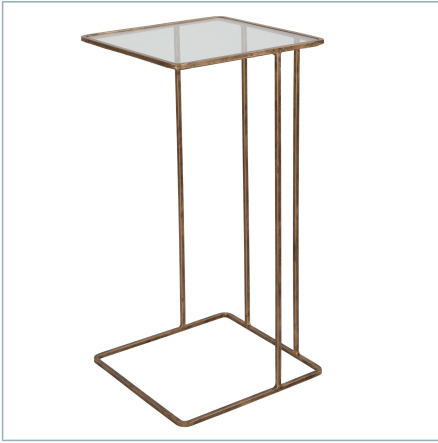

## **CADMUS ACCENT TABLE, BLACK**

ITEM #22916

Minimally designed with versatility, this petite hand forged iron accent table is finished in brushed black with a smoked glass top.

<b>Dimensions:</b>	12.25 W X 24 H X 12.25 D (in)
<b>Weight:</b>	12
<b>Ship Via:</b>	Small Parcel
<b>UPC Number:</b>	792977229163

## Complementary Items

**CADMUS ACCENT TABLE,  
GOLD**

25066 | 12 W X 24 H X 12 D (IN)

**CADMUS ACCENT TABLE,  
PEWTER**

25122 | 12 W X 24 H X 12 D (IN)