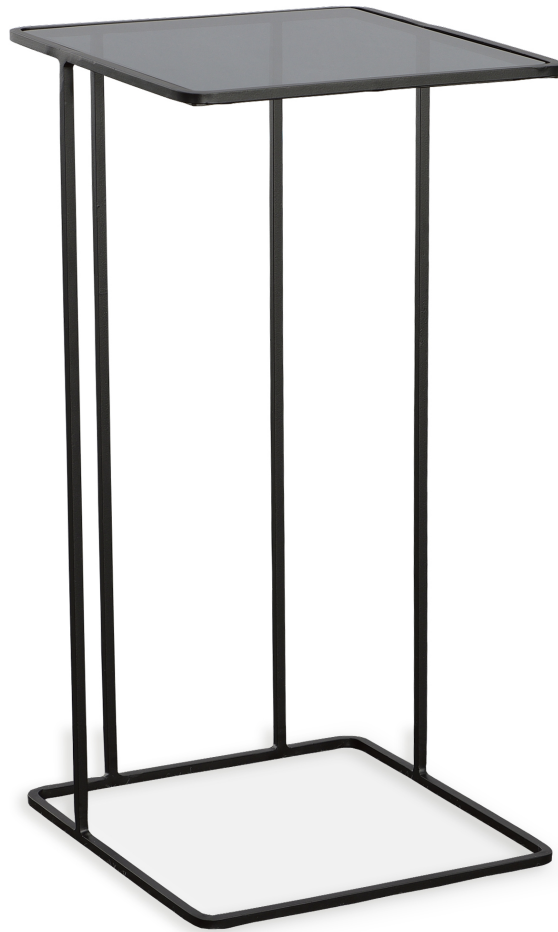

## **CADMUS ACCENT TABLE, BLACK**

ITEM #22916

Minimally designed with versatility, this petite hand forged iron accent table is finished in brushed black with a smoked glass top.

<b>Dimensions:</b>	12.25 W X 24 H X 12.25 D (in)
<b>Weight:</b>	12
<b>Ship Via:</b>	Small Parcel
<b>UPC Number:</b>	792977229163

## Complementary Items

**CADMUS ACCENT TABLE,  
GOLD**

25066 | 12 W X 24 H X 12 D (IN)

**CADMUS ACCENT TABLE,  
PEWTER**

25122 | 12 W X 24 H X 12 D (IN)