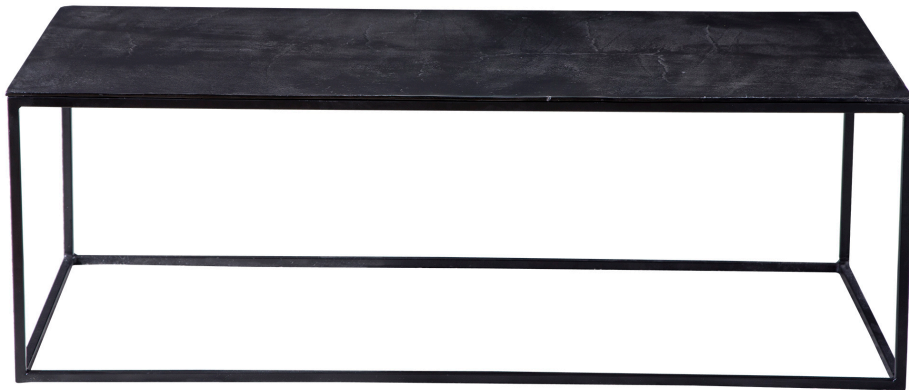

## COREENE COFFEE TABLE

ITEM #25048

Simplistic industrial style console table, constructed in an aged black iron featuring a cast textured aluminum slab top finished in a plated antique bronze.

|                    |                         |
|--------------------|-------------------------|
| <b>Dimensions:</b> | 48 W X 16 H X 24 D (in) |
| <b>Weight:</b>     | 53                      |
| <b>Ship Via:</b>   | Motor Freight           |
| <b>UPC Number:</b> | 792977250488            |

## Complementary Items

**COREENE NESTING TABLES,  
BLACK, S/3**

25040 | 21 W X 25.5 H X 11 D (IN)

**COREENE CONSOLE TABLE**

25051 | 46.5 W X 30 H X 12 D (IN)

**COREENE CONSOLE TABLE,  
LARGE**

25083 | 64 W X 32 H X 12 D (IN)

**COREENE NESTING  
PEDESTALS, S/2**

25121 | 14 W X 40 H X 14 D (IN)

**BRUNEI ACCENT TABLE,  
BRONZE**

25137 | 12.5 W X 24 H X 12.5 D (IN)

**COREENE OVAL COFFEE  
TABLE**

25152 | 48 W X 16 H X 24 D (IN)