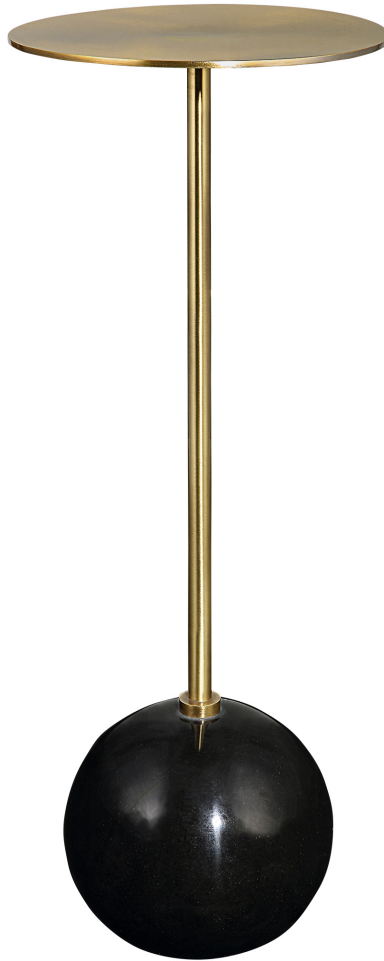

UTTERMOST

GIMLET DRINK TABLE, BLACK

ITEM #25181

This sophisticated drink table goes wherever the party goes. An elegant honed black marble foot with natural white veining supports the solid brass top perfect for holding a book or drink. Because of the natural characteristics of marble, each piece will have unique veining patterns.

Dimensions:	8.5 W X 22 H X 8.5 D (in)
Weight:	18
Ship Via:	Small Parcel
UPC Number:	792977251812

Complementary Items

GIMLET DRINK TABLE, WHITE

25216 | 8.5 W X 22 H X 8.5 D (IN)