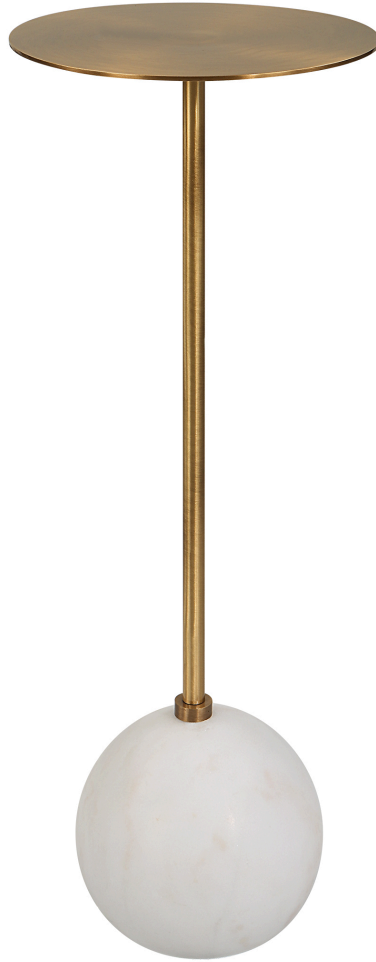

UTTERMOST

GIMLET DRINK TABLE, WHITE

ITEM #25216

This sophisticated drink table goes wherever the party goes. An elegant honed white marble foot supports the solid brass top, perfect for holding a book or drink. Because of the natural characteristics of marble, each piece will have unique veining patterns.

Dimensions:	8.5 W X 22 H X 8.5 D (in)
Weight:	18
Ship Via:	Small Parcel
UPC Number:	792977252161

Complementary Items

GIMLET DRINK TABLE, BLACK

25181 | 8.5 W X 22 H X 8.5 D (IN)