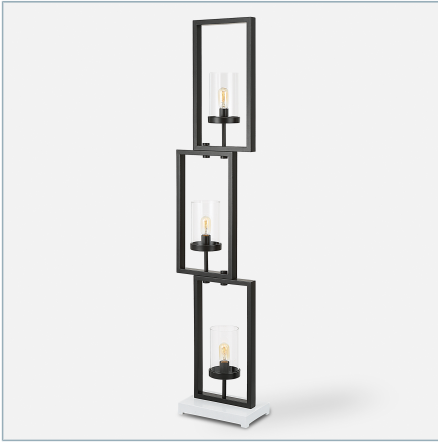

## CIELO FLOOR LAMP, GOLD

ITEM #28189-1

Clean, geometric lines open the visual space around this modern floor lamp. Staggered steel rectangles finished in lightly antiqued gold leaf are each accented by a clear glass globe. Pictured with antique style bulbs, not included.

<b>Dimensions:</b>	14 W X 64.25 H X 8 D (in)
<b>Weight:</b>	31
<b>Ship Via:</b>	Oversize
<b>UPC Number:</b>	792977281895

## Complementary Items

**CIELO FLOOR LAMP, BLACK**

30071-1 | 14 W X 64.25 H X 7.75 D (IN)