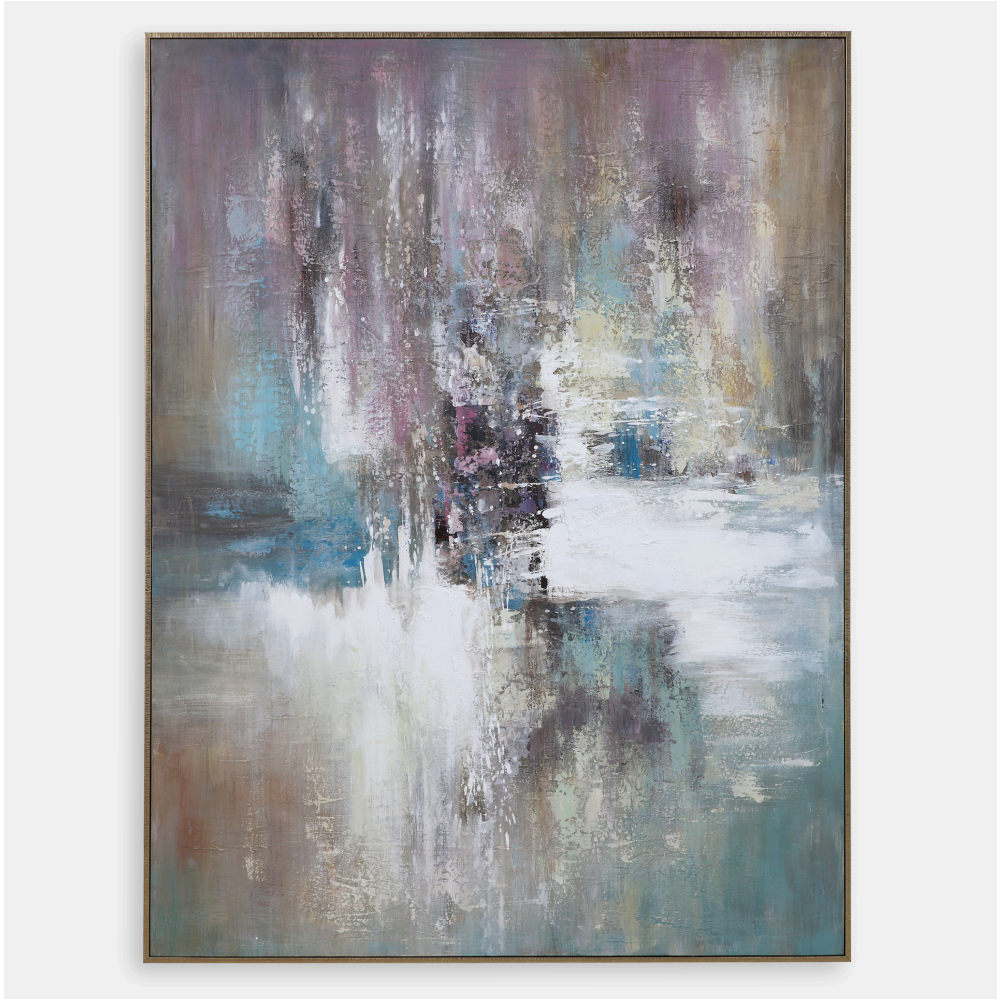

UTTERMOST

ELEVATION HAND PAINTED CANVAS

ITEM #32248

Hand painted artwork on canvas exhibits an array of color including lavender, aqua, white, and tan. A gold leaf gallery frame completes the abstract piece, which may be hung horizontal or vertical.

Dimensions:	41.875 W X 54.75 H (in)
Weight:	16
Ship Via:	Motor Freight
UPC Number:	792977322482