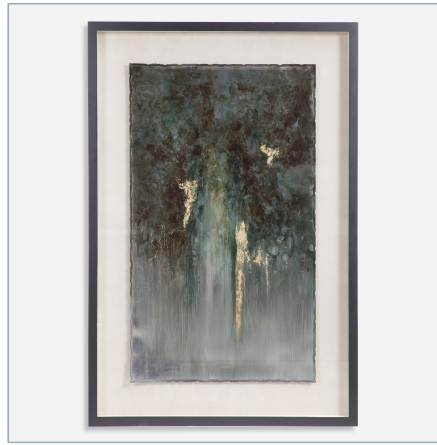

UTTERMOST

OCEAN SWELL FRAMED PRINTS, S/3, 3 CARTONS

ITEM #35374

Reminiscent of ocean water, these metal sheets are hand painted in aqua, gray, silver and gold hues. The raw metal edge is softened by natural beige linen backing and a matte black shadow box style frame under glass. Due to the handcrafted nature of this artwork, each piece may have subtle differences. Each piece may be hung horizontal or vertical.

Dimensions:	20.6 W X 65.7 H (in)
Weight:	117
Ship Via:	Motor Freight
UPC Number:	792977353745

Complementary Items

**RUSTIC PATINA FRAMED
PRINTS, S/2**

35366 | 25 W X 29 H (IN)

**RUSTIC PATINA GRANDE
FRAMED PRINT**

35369 | 39.5 W X 59.5 H (IN)

**LAKESIDE GRANDE FRAMED
PRINT**

41433 | 40 W X 60.25 H (IN)

**GLIMMERING AGATE FRAMED
PRINTS, S/2**

41434 | 19.5 W X 43.5 H (IN)