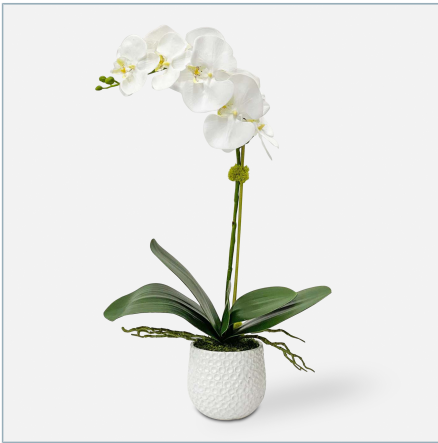

UTTERMOST

CAMI ORCHID, BRASS

ITEM #60189

A gracefully arching stem of white orchids with reindeer moss accents over a bed of naturally preserved moss, placed in a contemporary hammered brass metal pot. Container is 4.5" W x 4.5" H x 4.5" D.

Dimensions:	14 W X 24 H (in)
Weight:	4
Ship Via:	Small Parcel
UPC Number:	792977601891

Complementary Items

CAMI ORCHID

60178 | 14 W X 24 H (IN)