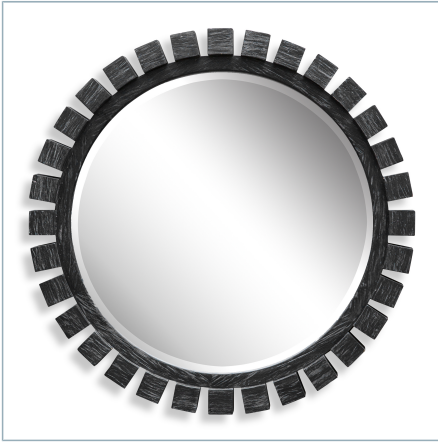

## **AROUND THE BLOCK MIRROR - 46 NATURAL**

ITEM #R08170

Hand-brushed, solid wood squares line the outer edge of the frame, all in a natural finish. Mirror features a generous 1 1/4" bevel.

<b>Dimensions:</b>	46 W X 46 H (in)
<b>Weight:</b>	62
<b>Ship Via:</b>	Motor Freight
<b>UPC Number:</b>	792977755501

### **AROUND THE BLOCK MIRROR - 46 EBONY**

R08171 | 46 W X 46 H (IN)