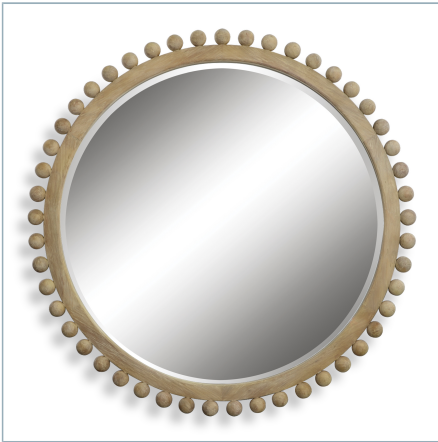

**BRIANZA ROUND MIRROR - 72
NATURAL**

R09835 | 72 W X 72 H (IN)