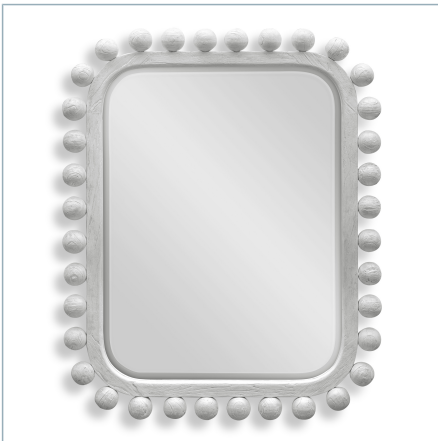

**BRIANZA MIRROR - 40X50
WHITE**

R09838 | 40 W X 50 H (IN)