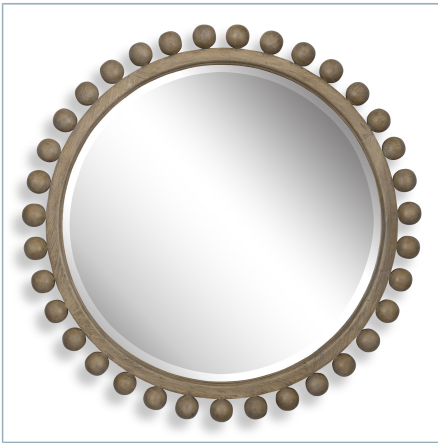

REVELATION

BRIANZA MIRROR - 40X50 NATURAL

ITEM #R09833

Hand-brushed, solid wood spheres line the outer edge of a wooden frame, all in a natural finish. Mirror features a generous 1" bevel. May be hung horizontal or vertical.

Dimensions:	40 W X 50 H (in)
Weight:	62
Ship Via:	Motor Freight
UPC Number:	792977756737

Complementary Items

**BRIANZA ROUND MIRROR - 50
NATURAL**

R08151 | 49.5 W X 49.5 H (IN)

**BRIANZA ROUND MIRROR - 50
EBONY**