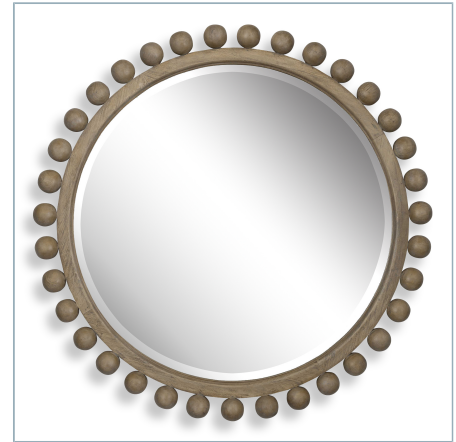

REVELATION

BRIANZA MIRROR - 46X88 EBONY

ITEM #R09837

Hand-brushed, solid wood spheres line the outer edge of this wood frame, finished in a distressed ebony and washed in a subtle gray glaze. Mirror features a generous 1 1/2" bevel. May be hung horizontal or vertical.

R09834 | 46 W X 88.25 H (IN)

**BRIANZA ROUND MIRROR - 72
NATURAL**

R09835 | 72 W X 72 H (IN)

**BRIANZA MIRROR - 40X50
EBONY**

R09836 | 40 W X 50 H (IN)

**BRIANZA MIRROR - 40X50
WHITE**

R09838 | 40 W X 50 H (IN)

**BRIANZA ROUND MIRROR - 50
NATURAL**

R08151 | 49.5 W X 49.5 H (IN)

**BRIANZA ROUND MIRROR - 50
EBONY**

R08167 | 50 W X 50 H (IN)