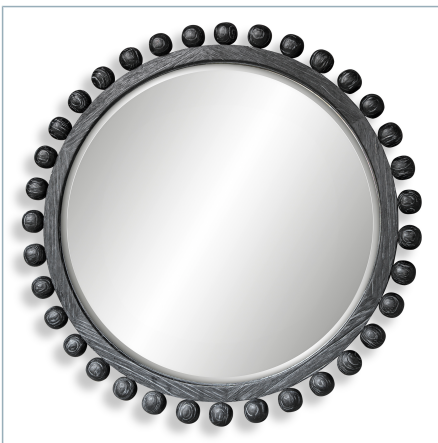

**BRIANZA ROUND MIRROR - 50
EBONY**

R08167 | 50 W X 50 H (IN)