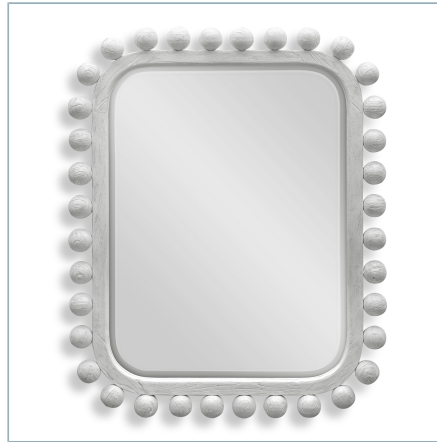

REVELATION

BRIANZA MIRROR - 46X88 EBONY

ITEM #R09837

Hand-brushed, solid wood spheres line the outer edge of this wood frame, finished in a distressed ebony and washed in a subtle gray glaze. Mirror features a generous 1 1/2" bevel. May be hung horizontal or vertical.

Dimensions:	46 W X 88.25 H (in)
Weight:	119
Ship Via:	Motor Freight
UPC Number:	792977756690

Complementary Items

**BRIANZA MIRROR - 40X50
NATURAL**

R09833 | 40 W X 50 H (IN)

**BRIANZA MIRROR - 46X88
NATURAL**

R09834 | 46 W X 88.25 H (IN)

**BRIANZA ROUND MIRROR - 72
NATURAL**

R09835 | 72 W X 72 H (IN)

**BRIANZA MIRROR - 40X50
EBONY**

R09836 | 40 W X 50 H (IN)

**BRIANZA MIRROR - 40X50
WHITE**

R09838 | 40 W X 50 H (IN)

**BRIANZA ROUND MIRROR - 50
NATURAL**

R08151 | 49.5 W X 49.5 H (IN)

**BRIANZA ROUND MIRROR - 50
EBONY**

R08167 | 50 W X 50 H (IN)