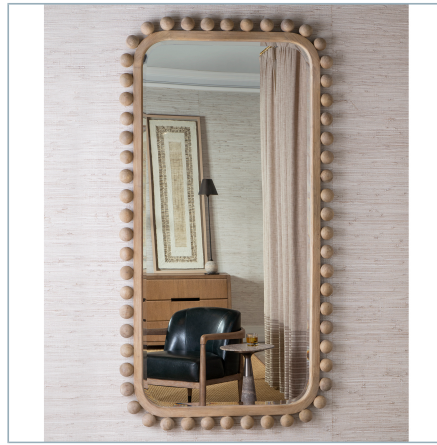

**BRIANZA MIRROR - 46X88
NATURAL**

R09834 | 46 W X 88.25 H (IN)