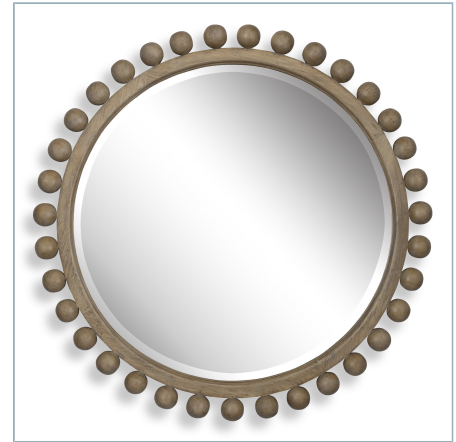

REVELATION

BRIANZA MIRROR - 40X50 WHITE

ITEM #R09838

Hand-brushed, solid wood spheres line the outer edge of this wood frame, finished in a rustic white. Mirror features a generous 1" bevel. May be hung horizontal or vertical.

Dimensions:	40 W X 50 H (in)
Weight:	60
Ship Via:	Motor Freight
UPC Number:	792977756683

Complementary Items

**BRIANZA MIRROR - 40X50
NATURAL**

R09833 | 40 W X 50 H (IN)

**BRIANZA MIRROR - 46X88
NATURAL**

R09834 | 46 W X 88.25 H (IN)

**BRIANZA ROUND MIRROR - 72
NATURAL**

R09835 | 72 W X 72 H (IN)

**BRIANZA MIRROR - 40X50
EBONY**

R09836 | 40 W X 50 H (IN)

**BRIANZA MIRROR - 46X88
EBONY**

R09837 | 46 W X 88.25 H (IN)

**BRIANZA ROUND MIRROR - 50
NATURAL**

R08151 | 49.5 W X 49.5 H (IN)

**BRIANZA ROUND MIRROR - 50
EBONY**

R08167 | 50 W X 50 H (IN)