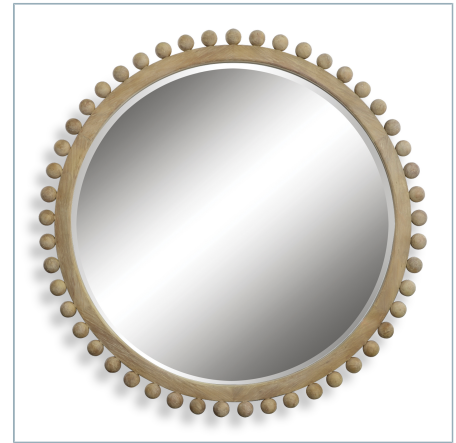

**BRIANZA ROUND MIRROR - 72
NATURAL**

R09835 | 72 W X 72 H (IN)