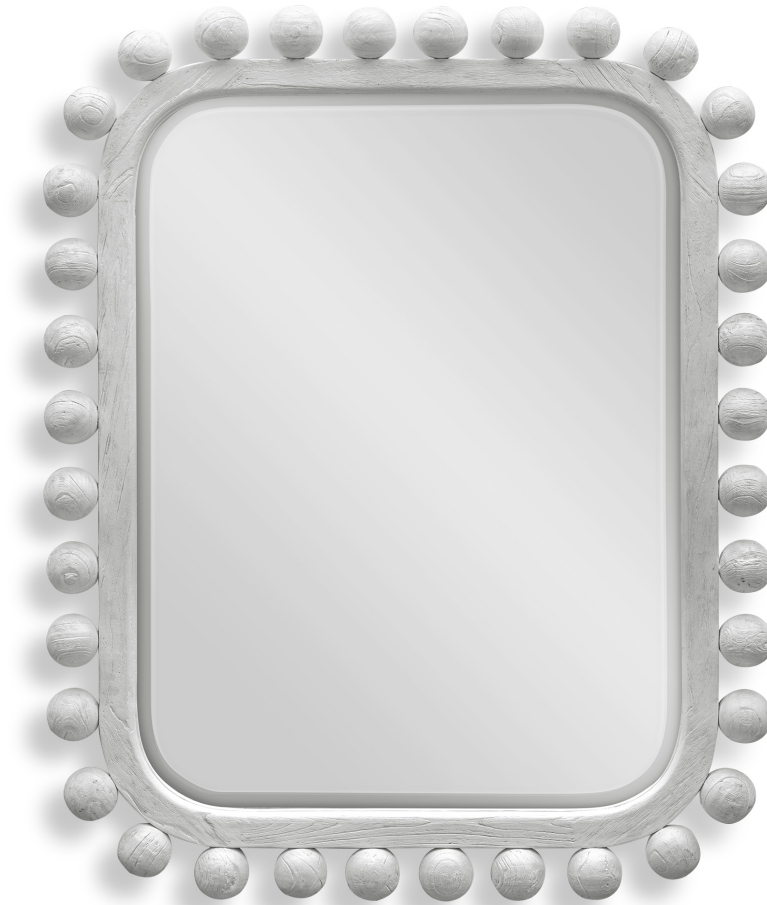

REVELATION

BRIANZA MIRROR - 40X50 WHITE

ITEM #R09838

Hand-brushed, solid wood spheres line the outer edge of this wood frame, finished in a rustic white. Mirror features a generous 1" bevel. May be hung horizontal or vertical.

Dimensions:	40 W X 50 H (in)
Weight:	60
Ship Via:	Motor Freight
UPC Number:	792977756683

Complementary Items

**BRIANZA MIRROR - 40X50
NATURAL**

R09833 | 40 W X 50 H (IN)

**BRIANZA MIRROR - 46X88
NATURAL**

**BRIANZA ROUND MIRROR - 50
NATURAL**

R08151 | 49.5 W X 49.5 H (IN)

**BRIANZA ROUND MIRROR - 50
EBONY**

R08167 | 50 W X 50 H (IN)