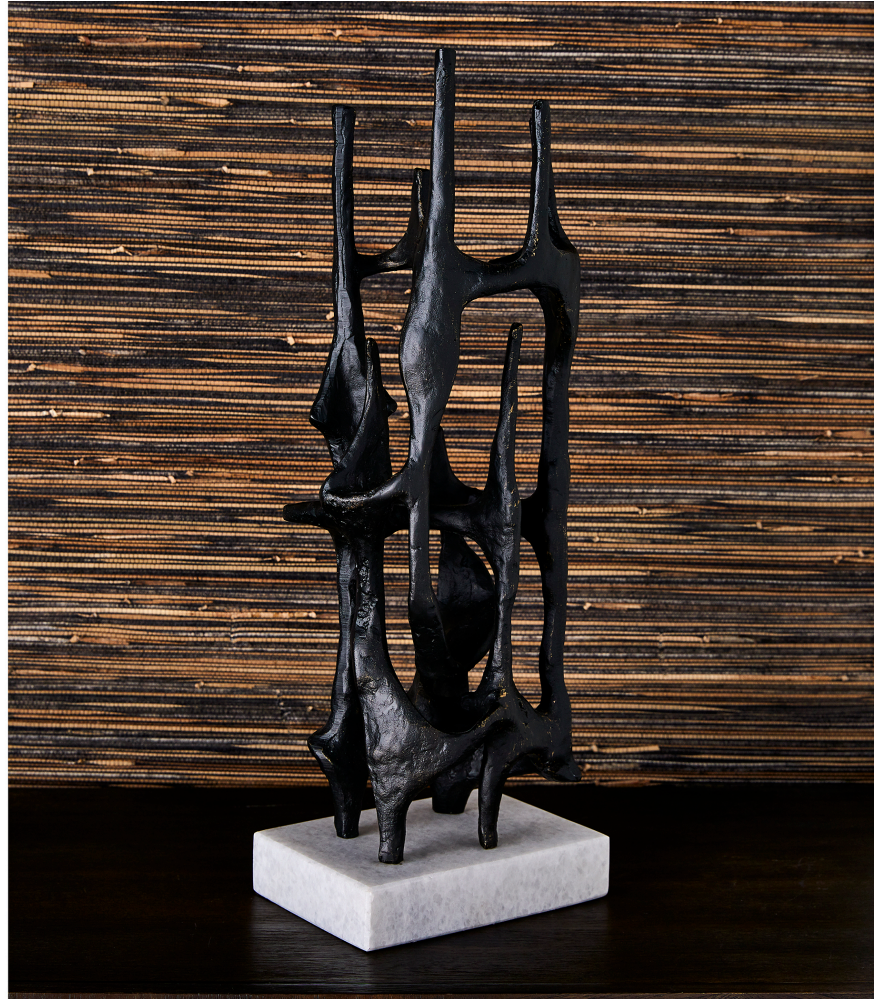

REVELATION

WINTER FOREST SCULPTURE

ITEM #R17784

Inspired by the lacy patterns of the sun through a grove winter trees and mid-twentieth century abstract sculptures, this sculpture is made of cast iron with a warm matte black finish and is mounted on a honed white marble base. The large scale and strong visual lines make it a great statement piece for any room.

Dimensions:	7 W X 20.25 H X 5.25 D (in)
Weight:	22
Ship Via:	Small Parcel
UPC Number:	792977767221