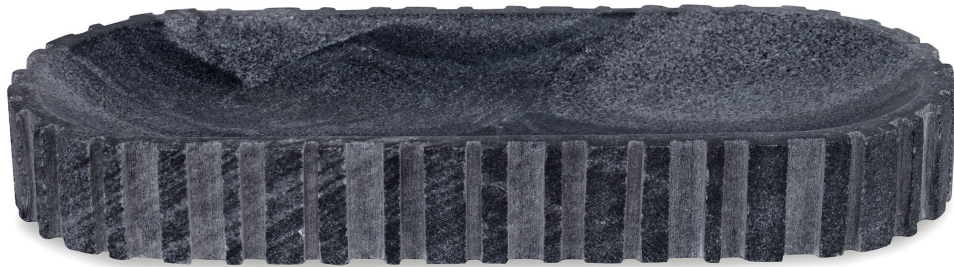

REVELATION

BIG PILL BOWL/TRAY - BLACK AND WHITE MARBLE

ITEM #R18015

An elegant gathering of life's daily necessities. The black and white marble is further enhanced with a cut textured edge.

Dimensions:	15 W X 2.25 H X 6 D (in)
Weight:	14
Ship Via:	Small Parcel
UPC Number:	792977758908

Complementary Items

BIG PILL BOWL/TRAY - WHITE MARBLE

R18016 | 15 W X 2.25 H X 6 D (IN)