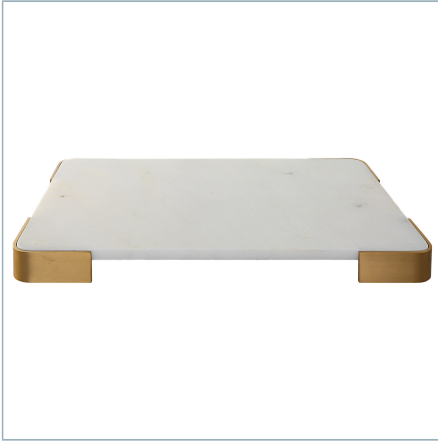

REVELATION

ELEVATED TRAY/PLATEAU - WHITE MARBLE SMALL

ITEM #R18022

Clean white marble is suspended between four metal corners finished in a rich brass. Rounded edges feel sleek and elegant, giving an art moderne feel. Creating displays of your favorite objects, or organizing spices and oils in a centralized location, are just a few of its many uses. Due to the porous characteristics of this natural stone, acidic items and constant moisture should be avoided.

Dimensions:	16.5 W X 2 H X 10.5 D (in)
Weight:	16
Ship Via:	Small Parcel
UPC Number:	792977758823

Complementary Items

**ELEVATED TRAY/PLATEAU -
PANDA MARBLE MEDIUM**

R18025 | 20.5 W X 2 H X 12.5 D (IN)

**ELEVATED TRAY/PLATEAU -
BLACK MARBLE SMALL**

R18024 | 16.5 W X 2 H X 10.5 D (IN)

**ELEVATED TRAY/PLATEAU -
BLACK MARBLE LARGE**

R18023 | 24.5 W X 2 H X 15.5 D (IN)

**ELEVATED TRAY/PLATEAU -
WHITE MARBLE LARGE**

R18021 | 24.5 W X 2 H X 15.5 D (IN)