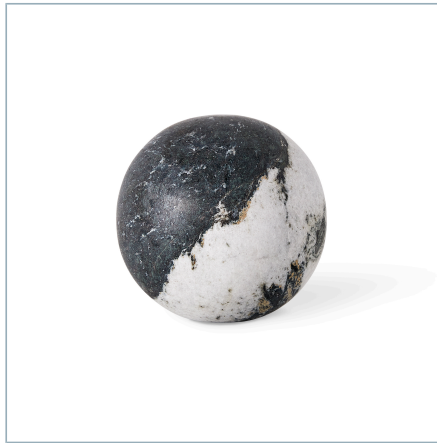

REVELATION

APEX SCULPTURE - PANDA MARBLE

ITEM #R18075

Solid panda marble has been crafted into a peak. The edges are smooth and rounded. The flattened sisal base allows many options to create multi-layered groupings of objects. Due to the nature of natural stone, each piece will vary in color and veining, including shades of black, white and green.

Dimensions:

7 W X 11 H X 3 D (in)

Weight:

11

Ship Via:

Small Parcel

UPC Number:

792977751305

Complementary Items

**APEX SCULPTURE -
CHAMPAGNE CRYSTAL**

R18076 | 7 W X 11 H X 3 D (IN)

PANDA ORB

R18077 | 6 W X 5.75 H X 6 D (IN)

**APEX SCULPTURE - CRYSTAL
TALL**

R18079 | 6 W X 14 H X 4 D (IN)