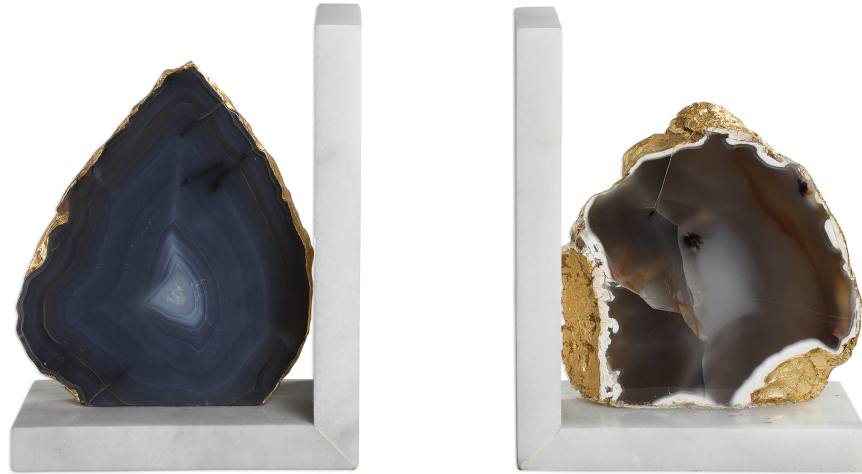

REVELATION

AYSHA BOOKENDS, S/2

ITEM #R18889

Dark agate sliced orbs with gilded finish, set on white marble angle supports.

Dimensions:

6.75 W X 8.75 H X 4 D (in)

Weight:

17