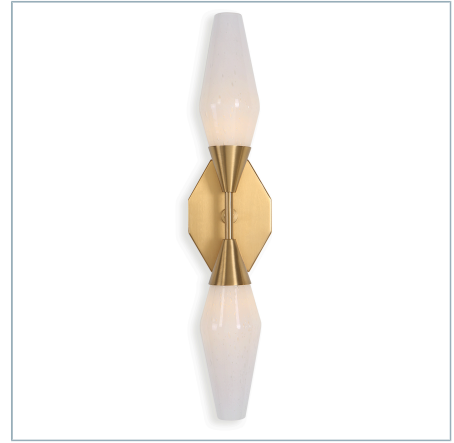

REVELATION

AGAPANTHUS, 18 LT PENDANT - BRONZE

ITEM #R21368

Inspired by the beautiful agapanthus, 18 tapered white seeded art glass shades bloom into a radiant glow. Complimented by bronze-finished arms. 18-60 watt max, candelabra sockets. Bulbs not included. Supplied with 20' wire, 3-12" stems and 1-6" stem for adjustable installation.

Complementary Items

**AGAPANTHUS, 18 LT PENDANT
- BRASS**

R21367 | 59.5 W X 27 H X 40.5 D (IN)

**AGAPANTHUS, 2 LT SCONCE -
BRONZE**

R22568 | 5 W X 23 H X 4 D (IN)

**AGAPANTHUS, 2 LT SCONCE -
BRASS**

R22569 | 5 W X 23 H X 4 D (IN)