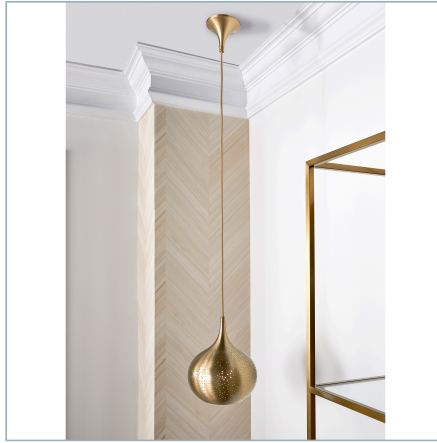

REVELATION

GOLDEN ONION, 1 LT PENDANT - LARGE

ITEM #R21557

A romantic shape used in architecture across the world for millennium, the gold onion dome was the inspiration for the stunning Golden Onion Large 20" Pendant. Made of steel, the shade is acid-etched to create a unique pattern casting a starry reflection and an inner glow. Finished in rich brass, functional ambient light is supplied through the open bottom and featuring a special tapered canopy. 1-100 watt max, Edison socket. Bulbs not included. Supplied with 15' neutral color fabric-covered cord, for adjustable installation.

Dimensions:	20 W X 13.25 H X 20 D (in)
Weight:	11
Ship Via:	Small Parcel
UPC Number:	792977759059

Complementary Items

**GOLDEN ONION, 7 LT
CHANDELIER**

R21349 | 50 W X 65.25 H X 30 D (IN)

**GOLDEN ONION, 1 LT PENDANT
- SMALL**