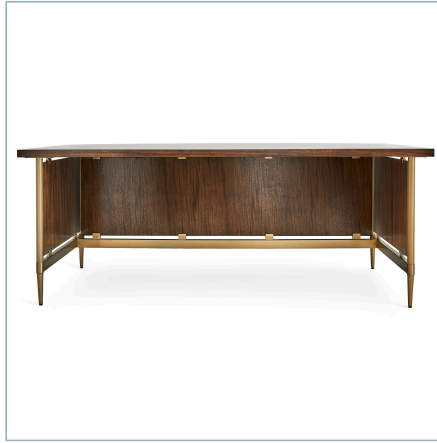

REVELATION

MULTIPLE PERSONALITY ETAGERE

ITEM #R22933

The Multiple Personality Collection is a creation of beauty, function and flexibility - designed to fit various spaces and lifestyles. Each piece can stand alone or be added together to create the perfect work space or display. Crafted of Trembesi wood (a native to Indonesia known for its dramatic variation in grain and color). A deep walnut stain creates richness and depth and is complemented with metal details in a gold powder-coat finish. The Etagerie features five permanent shelves. Explore how the Bridge Shelf and a second Etagerie (sold separately) can customize the space.

Dimensions:	36 W X 86 H X 20 D (in)
Weight:	140
Ship Via:	Motor Freight
UPC Number:	792977745960

Complementary Items

**MULTIPLE PERSONALITY
STORAGE ETAGERE**

R22931 | 36 W X 86 H X 20 D (IN)

**MULTIPLE PERSONALITY
WRITING DESK**

R22932 | 76 W X 29 H X 32 D (IN)

**MULTIPLE PERSONALITY
BRIDGE SHELF**

R22934 | 34.63 W X 1.75 H X 18.75 D (IN)