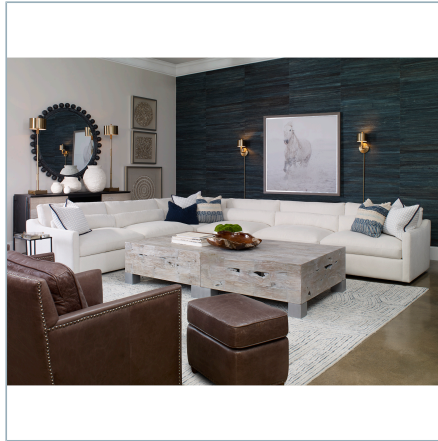

REVELATION

SLOPE SOFA, ARMLESS - ALABASTER CHENILLE

ITEM #R23601-A

The Slope sofa serves as the perfect modern nest. The versatile modular seating system has a comfortable sloped arm construction that ensures a polished look as well as a stylish afternoon nap. Each piece is made in the furniture capital, High Point, NC. Fully upholstered in an alabaster chenille performance fabric that resists soiling and stains. For more upright and traditional support, a lumbar pillow is available and sold separately. Constructed with a solid hardwood frame and Trillium filled cushions for ultimate comfort. Seat height is 19".

R23601-O | 38 W X 18.5 H X 38 D (IN)

**SLOPE SOFA, LEFT ARM
FACING - ALABASTER
CHENILLE**

R23601-L | 41 W X 32 H X 38 D (IN)

**SLOPE SOFA, RIGHT ARM
FACING - ALABASTER
CHENILLE**

R23601-R | 41 W X 32 H X 38 D (IN)