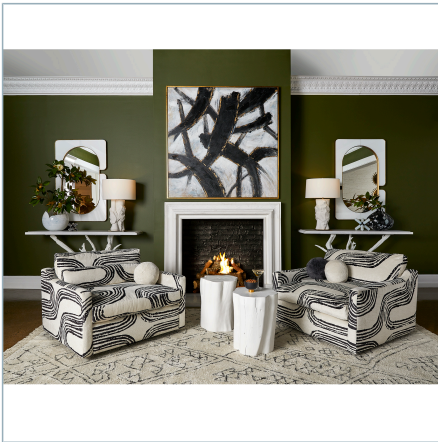

**.SLOPE SWIVEL CHAIR-AND-A-
HALF - DAYTONA**

R23603 | 41 W X 32 H X 38 D (IN)