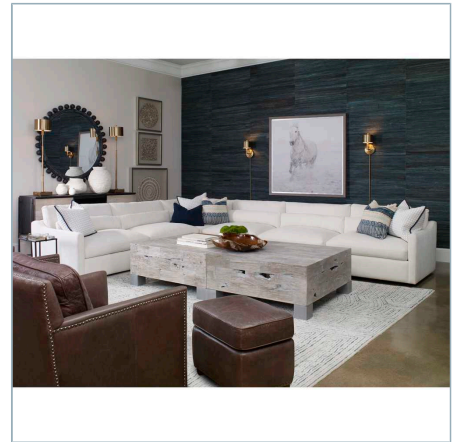

**SLOPE SOFA, WEDGE LUMBAR
PILLOW - ALABASTER
CHENILLE**

R23601-WP | 37 W X 9 H X 6 D (IN)