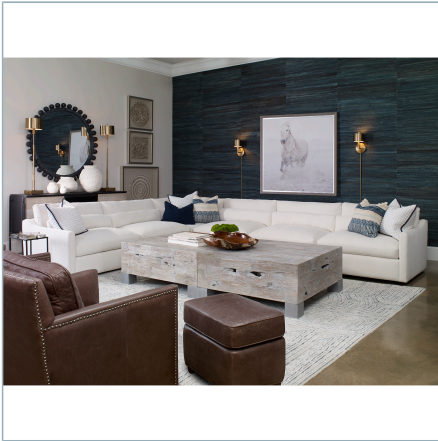

**SLOPE SOFA, RIGHT ARM
FACING - ALABASTER
CHENILLE**

R23601-R | 41 W X 32 H X 38 D (IN)