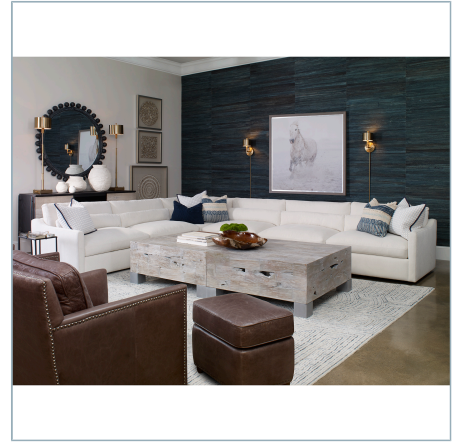

**SLOPE SOFA, LEFT ARM
FACING - ALABASTER
CHENILLE**

R23601-L | 41 W X 32 H X 38 D (IN)