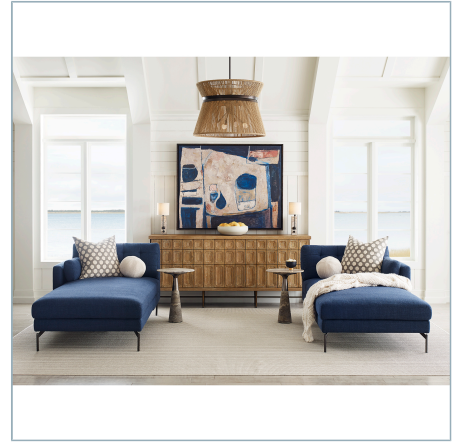

REVELATION

VENTURA SOFA, CORNER - BLUE

ITEM #R23767-C

Inspired by the classic clean lines of mid-century design, the Ventura Sofa now comes in a versatile modular seating system. Fully upholstered in a woven blue performance fabric that resists soiling and stains. The biscuit-tufted back cushions and plush seat are wrapped in a Dacron and feather/down blend. Rests atop sleek stainless steel legs finished in a dark brushed gunmetal. Seat height is 18".

Dimensions:	32 W X 31.5 H X 32 D (in)
Weight:	76
Ship Via:	Motor Freight
UPC Number:	792977750216

Complementary Items

**VENTURA CHAISE, LEFT ARM
FACING - BLUE**

R23767-LC | 42 W X 31.5 H X 79 D (IN)

**VENTURA SOFA, LEFT ARM
FACING - BLUE**

R23767-LS | 79 W X 31.5 H X 32 D (IN)

**VENTURA CHAISE, RIGHT ARM
FACING - BLUE**

R23767-RC | 42 W X 31.5 H X 79 D (IN)

**VENTURA SOFA, RIGHT ARM
FACING - BLUE**

R23767-RS | 79 W X 31.5 H X 32 D (IN)