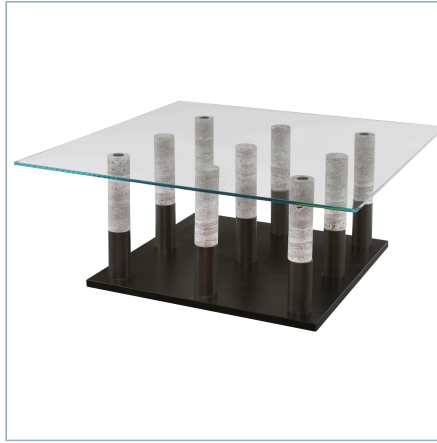

## SUSPENDED SIDE TABLE

ITEM #R24999

The Suspended Side Table features a porous gray and beige stone top, floating above a clean architectural base in a rich bronze finish with coordinating stone legs.

<b>Dimensions:</b>	22 W X 22 H X 22 D (in)
<b>Weight:</b>	52
<b>Ship Via:</b>	Motor Freight
<b>UPC Number:</b>	792977871980

## Complementary Items

**COLISEUM CONSOLE TABLE**

R25117 | 84 W X 34 H X 16 D (IN)

**COLONNADE COFFEE TABLE, 2  
CARTONS**

R25124 | 42 W X 16 H X 42 D (IN)

**CLOVER SIDE TABLE**

R25125 | 17.5 W X 22 H X 17.5 D (IN)

**HEX DINING TABLE, 2  
CARTONS**

R25139 | 60 W X 30.25 H X 60 D (IN)