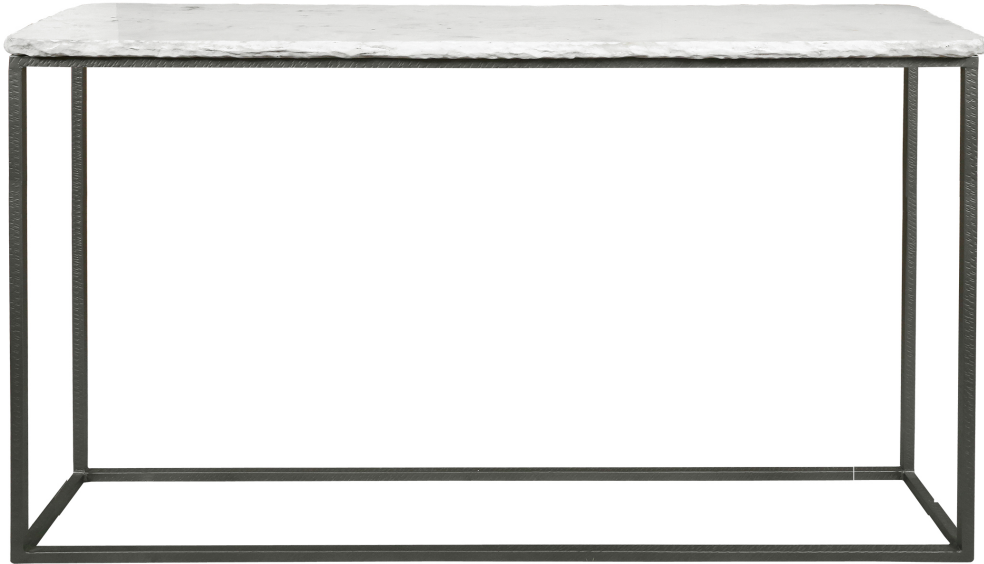

REVELATION

KOSUMI CONSOLE TABLE, 2 CARTONS

ITEM #R25042

Artisan crafted with a hand chiseled natural Basra marble top, set on a simplistic iron frame finished in aged steel with an organic hammered texture.

Dimensions:	59 W X 31.5 H X 14 D (in)
Weight:	205
Ship Via:	Motor Freight
UPC Number:	792977791004