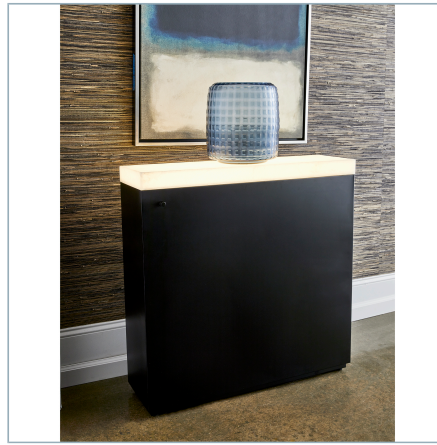

REVELATION

ENLIGHTEN FLOOR LAMP - BLACK TALL

ITEM #R25132

The Enlighten Floor Lamp is a functional table and a dramatic lighting focal point. A steel base with a blackened finish supports a lighted alabaster top. Lighting level adjusts with a dimmer switch located on the side of the table. Holds a 7 watt LED bulb (not included). It's a great place to feature a favorite sculpture or glass object.

Dimensions:	10.25 W X 36 H X 10.25 D (in)
Weight:	42
Ship Via:	Small Parcel
UPC Number:	792977871911

Complementary Items

**ENLIGHTEN FLOOR LAMP -
BLACK SHORT**

R25131 | 10.25 W X 22 H X 10.25 D (IN)

**ENLIGHTEN CONSOLE TABLE -
BLACK**