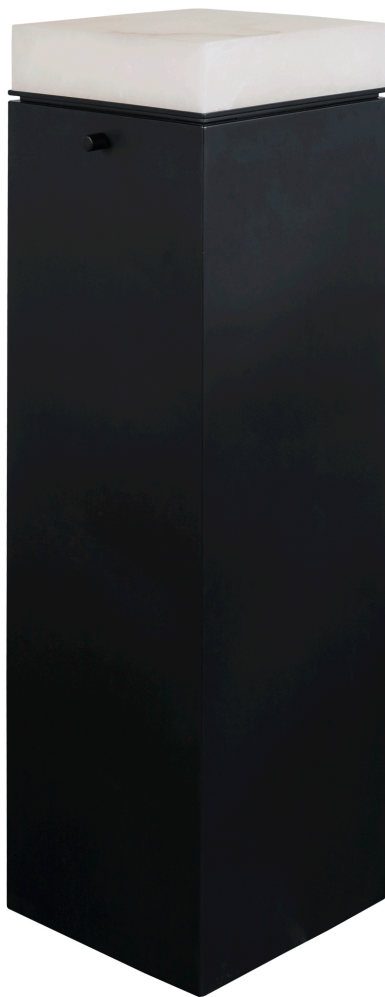

REVELATION

ENLIGHTEN FLOOR LAMP - BLACK TALL

ITEM #R25132

The Enlighten Floor Lamp is a functional table and a dramatic lighting focal point. A steel base with a blackened finish supports a lighted alabaster top. Lighting level adjusts with a dimmer switch located on the side of the table. Holds a 7 watt LED bulb (not included). It's a great place to feature a favorite sculpture or glass object.

Dimensions:

10.25 W X 36 H X 10.25 D (in)

Weight:

42

Ship Via:

Small Parcel

UPC Number:

792977871911

Complementary Items

**ENLIGHTEN FLOOR LAMP -
BLACK SHORT**

R25131 | 10.25 W X 22 H X 10.25 D (IN)

**ENLIGHTEN CONSOLE TABLE -
BLACK**

R25210 | 34 W X 34 H X 10 D (IN)

**ENLIGHTEN TABLE LAMP -
BRASS SHORT**