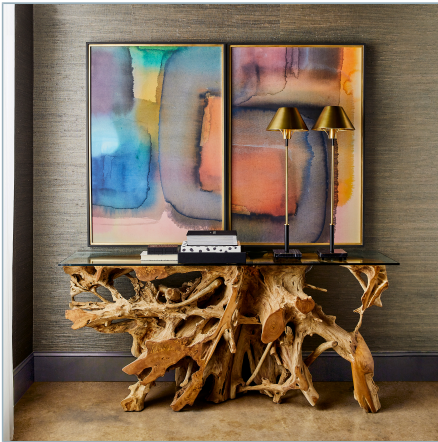

**CENTER ROOT CONSOLE
TABLE - 74X17, 2 CARTONS**

R25167 | 74 W X 32.5 H X 17 D (IN)